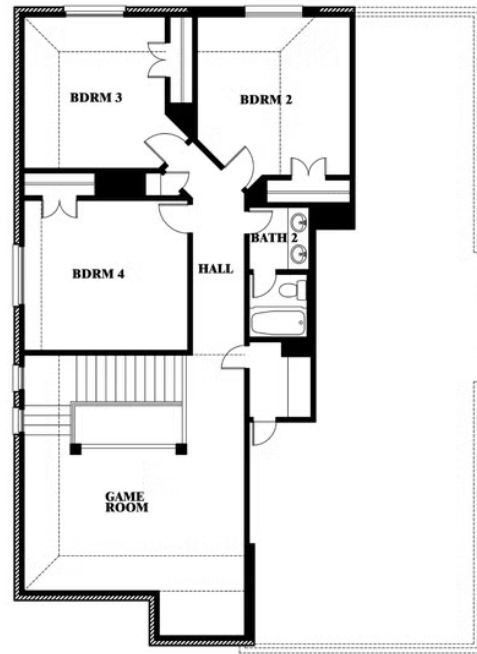

Dewberry

GODLEY RANCH

621 GODLEY RANCH, GODLEY, TX 76044

Dewberry