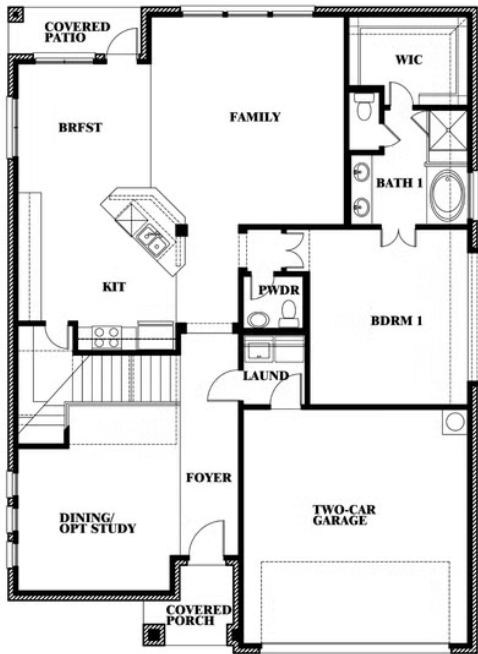

Dewberry

GODLEY RANCH

621 GODLEY RANCH, GODLEY, TX 76044

Dewberry