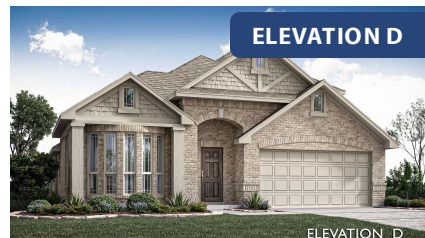

Cypress II

CLASSIC SERIES

LEGACY RANCH

2312 RIVER TRAIL, MELISSA, TX 75454

HOMES FROM

\$519,990 - \$533,990

2,460
SQUARE FEET

4
BEDROOMS

3.0
BATHROOMS

2
CAR GARAGE

Cypress II

LEGACY RANCH

2312 RIVER TRAIL, MELISSA, TX 75454

Cypress II

This brochure is for general informational purposes and is to be used as a guide only. Changes may be made during the development process and floorplans, dimensions, fixtures, fittings, finishes and specifications are subject to change without notice. Window placement, balcony configuration, wardrobe sizes and living areas may vary slightly within each plan type. EQUAL HOUSING OPPORTUNITY