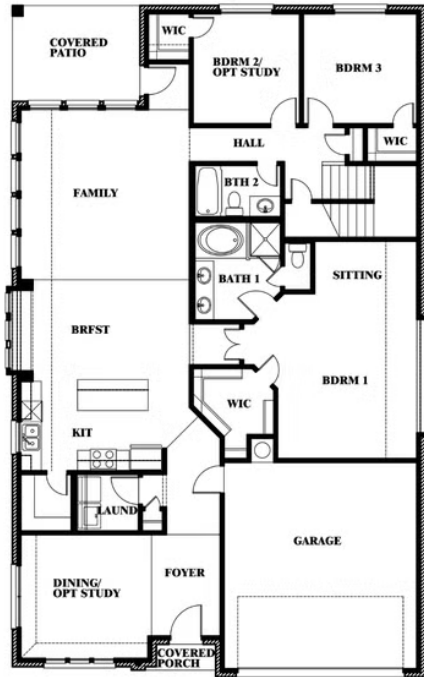

Cypress II

LEGACY RANCH

2312 RIVER TRAIL, MELISSA, TX 75454

Cypress II