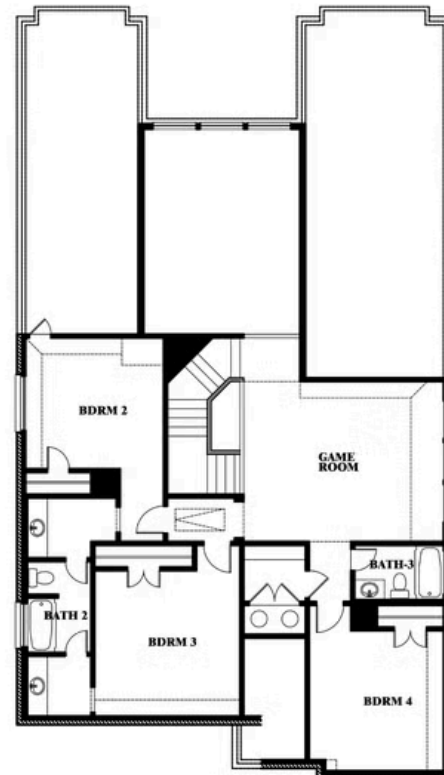

2
CAR GARAGE

ELEVATION A

ELEVATION AS

ELEVATION AS

ELEVATION B

ELEVATION B

ELEVATION C

ELEVATION C

ELEVATION D

ELEVATION D

Rose

ROSE FLOOR PLAN

THE LAKES AT PARKS OF ALEDO

1154 BAILEY RANCH ROAD, ALEDO, TX 76008

Rose

This brochure is for general informational purposes and is to be used as a guide only. Changes may be made during the development process and floorplans, dimensions, fixtures, fittings, finishes and specifications are subject to change without notice. Window placement, balcony configuration, wardrobe sizes and living areas may vary slightly within each plan type. EQUAL HOUSING OPPORTUNITY

Rose

THE LAKES AT PARKS OF ALEDO

1154 BAILEY RANCH ROAD, ALEDO, TX 76008

ROSE FLOOR PLAN WITH OPTIONAL BED & BATH AT STUDY

Rose Opt. Bed & Bath at Study

This brochure is for general informational purposes and is to be used as a guide only. Changes may be made during the development process and floorplans, dimensions, fixtures, fittings, finishes and specifications are subject to change without notice. Window placement, balcony configuration, wardrobe sizes and living areas may vary slightly within each plan type. EQUAL HOUSING OPPORTUNITY