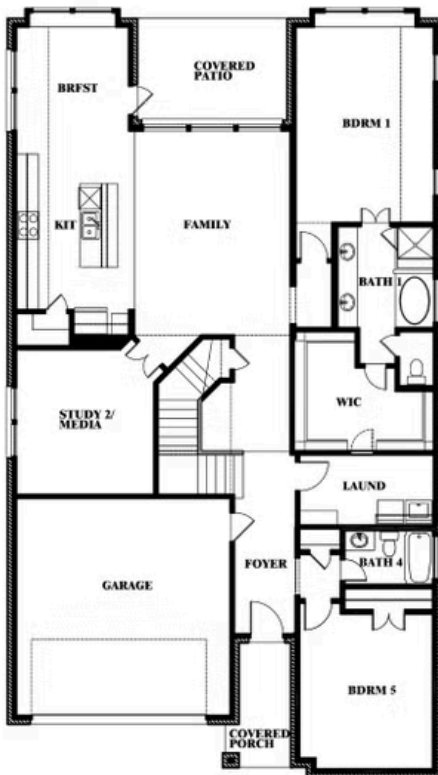

Rose

CLASSIC SERIES

HOMES FROM
\$594,990

THE LAKES AT PARKS OF ALEDO

1154 BAILEY RANCH ROAD, ALEDO, TX 76008

3,359
SQUARE FEET

4
BEDROOMS

3.5
BATHROOMS

ELEVATION D

ELEVATION D

Rose

ROSE FLOOR PLAN

THE LAKES AT PARKS OF ALEDO

1154 BAILEY RANCH ROAD, ALEDO, TX 76008

Rose

This brochure is for general informational purposes and is to be used as a guide only. Changes may be made during the development process and floorplans, dimensions, fixtures, fittings, finishes and specifications are subject to change without notice. Window placement, balcony configuration, wardrobe sizes and living areas may vary slightly within each plan type. EQUAL HOUSING OPPORTUNITY

Rose

THE LAKES AT PARKS OF ALEDO

1154 BAILEY RANCH ROAD, ALEDO, TX 76008

ROSE FLOOR PLAN WITH OPTIONAL BED & BATH AT STUDY

Rose Opt. Bed & Bath at Study

This brochure is for general informational purposes and is to be used as a guide only. Changes may be made during the development process and floorplans, dimensions, fixtures, fittings, finishes and specifications are subject to change without notice. Window placement, balcony configuration, wardrobe sizes and living areas may vary slightly within each plan type. EQUAL HOUSING OPPORTUNITY