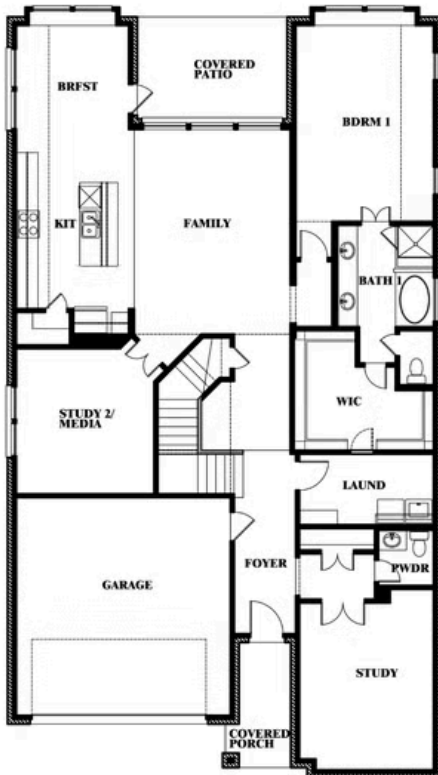

Rose

CLASSIC SERIES

HOMES FROM
\$594,990

THE LAKES AT PARKS OF ALEDO

1154 BAILEY RANCH ROAD, ALEDO, TX 76008

3,359
SQUARE FEET

4
BEDROOMS

3.5
BATHROOMS

2
CAR GARAGE

ELEVATION A

ELEVATION AS

ELEVATION AS

ELEVATION B

ELEVATION B

ELEVATION C

ELEVATION C

ELEVATION D

ELEVATION D

Rose

ROSE FLOOR PLAN

THE LAKES AT PARKS OF ALEDO

1154 BAILEY RANCH ROAD, ALEDO, TX 76008

Rose

This brochure is for general informational purposes and is to be used as a guide only. Changes may be made during the development process and floorplans, dimensions, fixtures, fittings, finishes and specifications are subject to change without notice. Window placement, balcony configuration, wardrobe sizes and living areas may vary slightly within each plan type. EQUAL HOUSING OPPORTUNITY

Rose

THE LAKES AT PARKS OF ALEDO

1154 BAILEY RANCH ROAD, ALEDO, TX 76008

ROSE FLOOR PLAN WITH OPTIONAL BED & BATH AT STUDY

Rose Opt. Bed & Bath at Study

This brochure is for general informational purposes and is to be used as a guide only. Changes may be made during the development process and floorplans, dimensions, fixtures, fittings, finishes and specifications are subject to change without notice. Window placement, balcony configuration, wardrobe sizes and living areas may vary slightly within each plan type. EQUAL HOUSING OPPORTUNITY