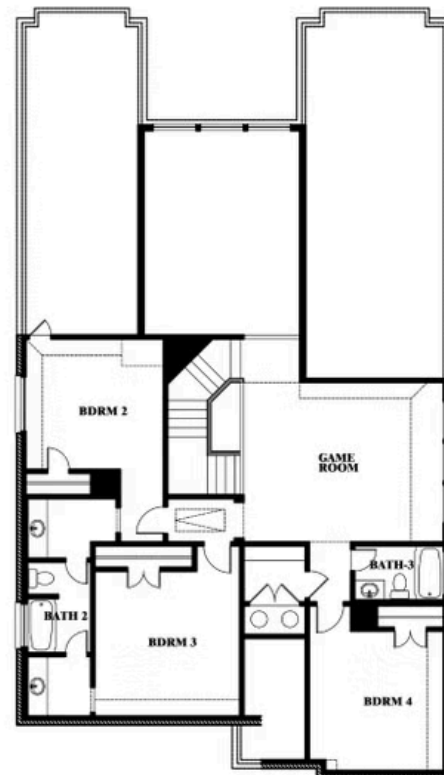

ELEVATION D

ELEVATION D

Rose

ROSE FLOOR PLAN

THE LAKES AT PARKS OF ALEDO

1154 BAILEY RANCH ROAD, ALEDO, TX 76008

Rose

This brochure is for general informational purposes and is to be used as a guide only. Changes may be made during the development process and floorplans, dimensions, fixtures, fittings, finishes and specifications are subject to change without notice. Window placement, balcony configuration, wardrobe sizes and living areas may vary slightly within each plan type. EQUAL HOUSING OPPORTUNITY

Rose

THE LAKES AT PARKS OF ALEDO

1154 BAILEY RANCH ROAD, ALEDO, TX 76008

ROSE FLOOR PLAN WITH OPTIONAL BED & BATH AT STUDY

Rose Opt. Bed & Bath at Study

This brochure is for general informational purposes and is to be used as a guide only. Changes may be made during the development process and floorplans, dimensions, fixtures, fittings, finishes and specifications are subject to change without notice. Window placement, balcony configuration, wardrobe sizes and living areas may vary slightly within each plan type. EQUAL HOUSING OPPORTUNITY