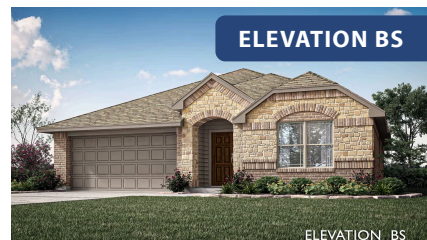

Camellia

HOMES FROM
$317,990

ELEMENTS SERIES

EAGLE GLEN ELEMENTS

1001 RAPTOR ROAD, ALVARADO, TX 76009

1,672
SQUARE FEET

3
BEDROOMS

2.0
BATHROOMS

2
CAR GARAGE

Document generated Jul 8, 2026. Prices, plans, square footage, features, amenities and materials are subject to change at any time without notice and vary among communities. Listed prices are for informational purposes only, are not binding, and do not create any contractual obligation(s). The price of any home is dependent on numerous factors, all of which are unique to a specific home, and is not guaranteed until specified in a binding contract. Pricing of elevations and additional optional beds/baths varies per plan. Some plans require a premium homesite. Renderings of homes are artist concepts and may not reflect exact colors and materials. Verify current tax rates & jurisdictions with the appropriate taxing authority.