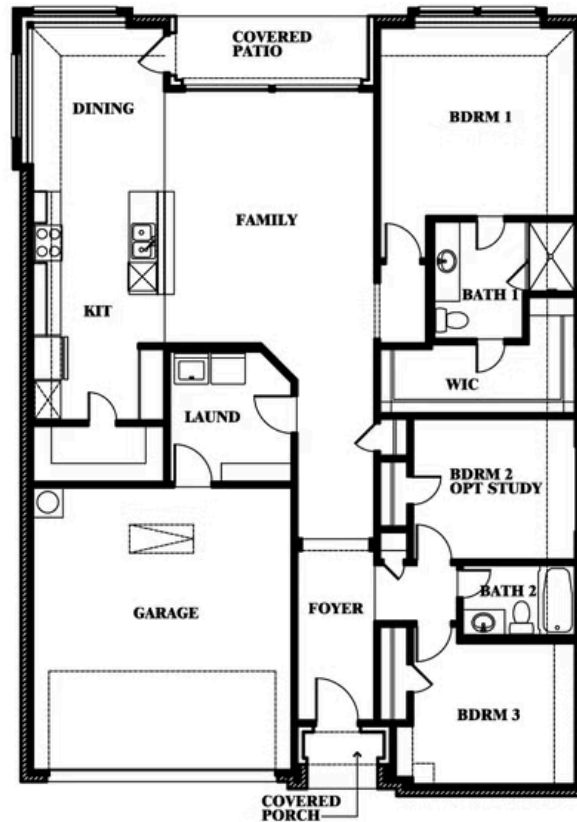

Camellia

HOMES FROM
\$317,990

ELEMENTS SERIES

EAGLE GLEN ELEMENTS

1001 RAPTOR ROAD, ALVARADO, TX 76009

1,672
SQUARE FEET

3
BEDROOMS

2.0
BATHROOMS

2
CAR GARAGE

Camellia

EAGLE GLEN ELEMENTS

1001 RAPTOR ROAD, ALVARADO, TX 76009

Camellia

This brochure is for general informational purposes and is to be used as a guide only. Changes may be made during the development process and floorplans, dimensions, fixtures, fittings, finishes and specifications are subject to change without notice. Window placement, balcony configuration, wardrobe sizes and living areas may vary slightly within each plan type. EQUAL HOUSING OPPORTUNITY