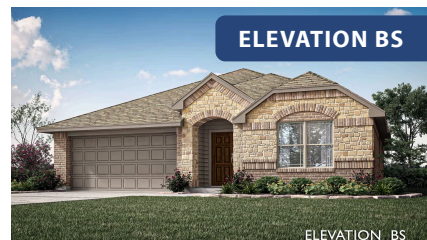

# Camellia

HOMES FROM  
**\$317,990**

ELEMENTS SERIES

## EAGLE GLEN ELEMENTS

1001 RAPTOR ROAD, ALVARADO, TX 76009

**1,672**  
SQUARE FEET

**3**  
BEDROOMS

**2.0**  
BATHROOMS

**2**  
CAR GARAGE

Document generated Jul 8, 2026. Prices, plans, square footage, features, amenities and materials are subject to change at any time without notice and vary among communities. Listed prices are for informational purposes only, are not binding, and do not create any contractual obligation(s). The price of any home is dependent on numerous factors, all of which are unique to a specific home, and is not guaranteed until specified in a binding contract. Pricing of elevations and additional optional beds/baths varies per plan. Some plans require a premium homesite. Renderings of homes are artist concepts and may not reflect exact colors and materials. Verify current tax rates & jurisdictions with the appropriate taxing authority.

# Camellia