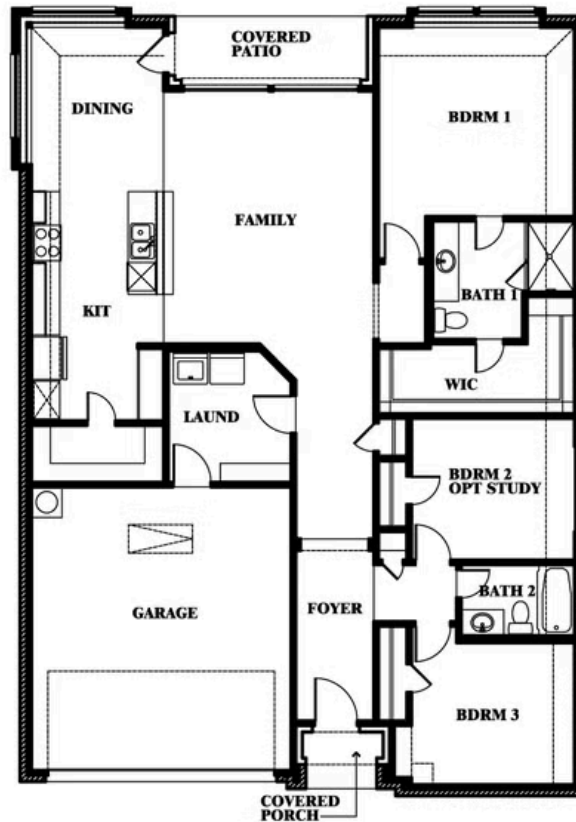

Camellia

HOMES FROM
\$317,990

ELEMENTS SERIES

EAGLE GLEN ELEMENTS

1001 RAPTOR ROAD, ALVARADO, TX 76009

1,672
SQUARE FEET

3
BEDROOMS

2.0
BATHROOMS

Camellia

EAGLE GLEN ELEMENTS

1001 RAPTOR ROAD, ALVARADO, TX 76009

Camellia

This brochure is for general informational purposes and is to be used as a guide only. Changes may be made during the development process and floorplans, dimensions, fixtures, fittings, finishes and specifications are subject to change without notice. Window placement, balcony configuration, wardrobe sizes and living areas may vary slightly within each plan type. EQUAL HOUSING OPPORTUNITY