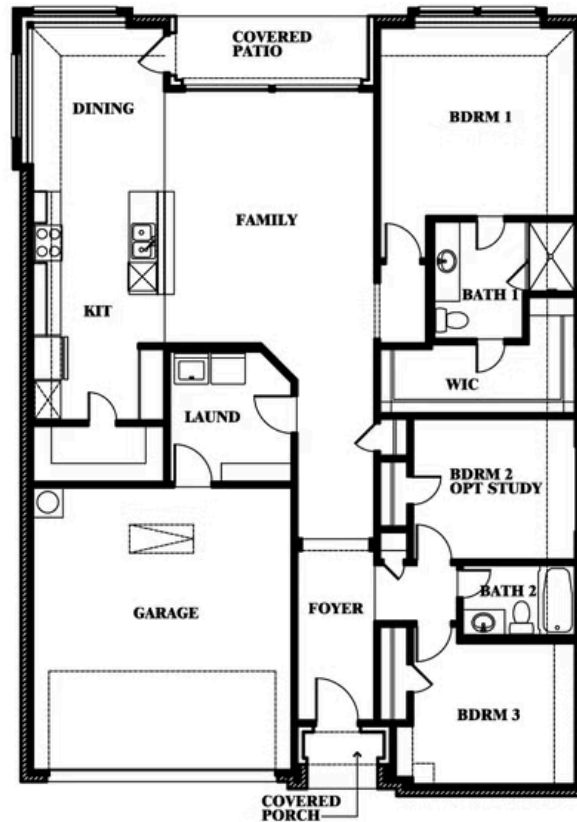

Camellia

EAGLE GLEN ELEMENTS

1001 RAPTOR ROAD, ALVARADO, TX 76009

Camellia

This brochure is for general informational purposes and is to be used as a guide only. Changes may be made during the development process and floorplans, dimensions, fixtures, fittings, finishes and specifications are subject to change without notice. Window placement, balcony configuration, wardrobe sizes and living areas may vary slightly within each plan type. EQUAL HOUSING OPPORTUNITY

Document generated Jul 8, 2026. Prices, plans, square footage, features, amenities and materials are subject to change at any time without notice and vary among communities. Listed prices are for informational purposes only, are not binding, and do not create any contractual obligation(s). The price of any home is dependent on numerous factors, all of which are unique to a specific home, and is not guaranteed until specified in a binding contract. Pricing of elevations and additional optional beds/baths varies per plan. Some plans require a premium homesite. Renderings of homes are artist concepts and may not reflect exact colors and materials. Verify current tax rates & jurisdictions with the appropriate taxing authority.