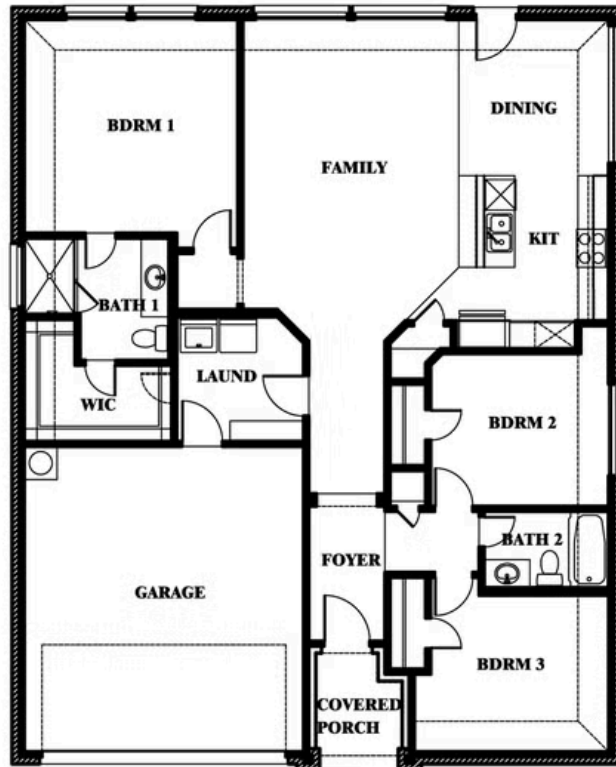

Laurel

HOMES FROM
\$304,990

ELEMENTS SERIES

EAGLE GLEN ELEMENTS

1001 RAPTOR ROAD, ALVARADO, TX 76009

1,531
SQUARE FEET

3
BEDROOMS

2.0
BATHROOMS

2
CAR GARAGE

Laurel

EAGLE GLEN ELEMENTS

1001 RAPTOR ROAD, ALVARADO, TX 76009

Laurel

This brochure is for general informational purposes and is to be used as a guide only. Changes may be made during the development process and floorplans, dimensions, fixtures, fittings, finishes and specifications are subject to change without notice. Window placement, balcony configuration, wardrobe sizes and living areas may vary slightly within each plan type. EQUAL HOUSING OPPORTUNITY