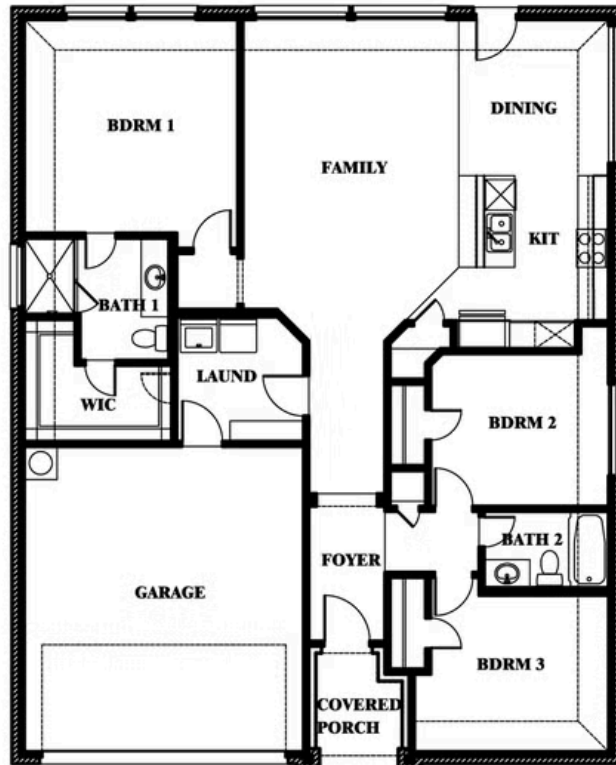

Laurel

HOMES FROM
\$304,990

ELEMENTS SERIES

EAGLE GLEN ELEMENTS

1001 RAPTOR ROAD, ALVARADO, TX 76009

1,531
SQUARE FEET

3
BEDROOMS

2.0
BATHROOMS

2
CAR GARAGE

ELEVATION B

ELEVATION A

ELEVATION A

ELEVATION BS

ELEVATION BS

ELEVATION C

ELEVATION C

Laurel

EAGLE GLEN ELEMENTS

1001 RAPTOR ROAD, ALVARADO, TX 76009

Laurel

This brochure is for general informational purposes and is to be used as a guide only. Changes may be made during the development process and floorplans, dimensions, fixtures, fittings, finishes and specifications are subject to change without notice. Window placement, balcony configuration, wardrobe sizes and living areas may vary slightly within each plan type. EQUAL HOUSING OPPORTUNITY