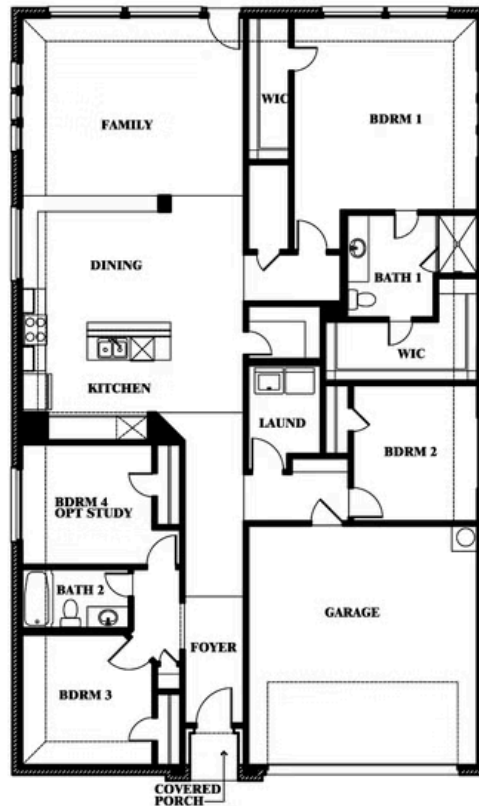

2
CAR GARAGE

ELEVATION C

ELEVATION A

ELEVATION A

ELEVATION B

ELEVATION B

ELEVATION BS

ELEVATION BS

Redbud

EAGLE GLEN ELEMENTS

1001 RAPTOR ROAD, ALVARADO, TX 76009

Redbud

This brochure is for general informational purposes and is to be used as a guide only. Changes may be made during the development process and floorplans, dimensions, fixtures, fittings, finishes and specifications are subject to change without notice. Window placement, balcony configuration, wardrobe sizes and living areas may vary slightly within each plan type. EQUAL HOUSING OPPORTUNITY