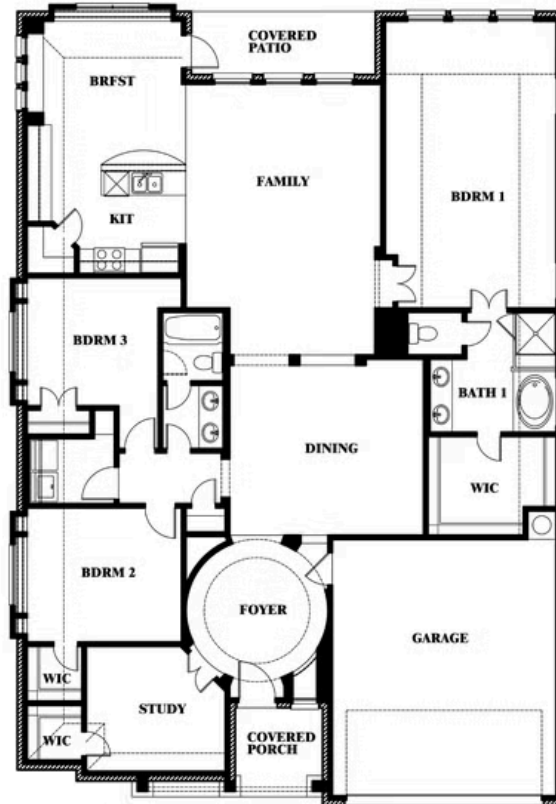

2
CAR GARAGE

ELEVATION C

ELEVATION A

ELEVATION AS

ELEVATION D

ELEVATION E

ELEVATION F

Document generated Apr 21, 2026. Prices, plans, square footage, features, amenities and materials are subject to change at any time without notice and vary among communities. Listed prices are for informational purposes only, are not binding, and do not create any contractual obligation(s). The price of any home is dependent on numerous factors, all of which are unique to a specific home, and is not guaranteed until specified in a binding contract. Pricing of elevations and additional optional beds/baths varies per plan. Some plans require a premium homesite. Renderings of homes are artist concepts and may not reflect exact colors and materials. Verify current tax rates & jurisdictions with the appropriate taxing authority.

Carolina

SUNSET RIDGE

200 CIENNA COURT, ALVARADO, TX 76009

Carolina

This brochure is for general informational purposes and is to be used as a guide only. Changes may be made during the development process and floorplans, dimensions, fixtures, fittings, finishes and specifications are subject to change without notice. Window placement, balcony configuration, wardrobe sizes and living areas may vary slightly within each plan type. EQUAL HOUSING OPPORTUNITY