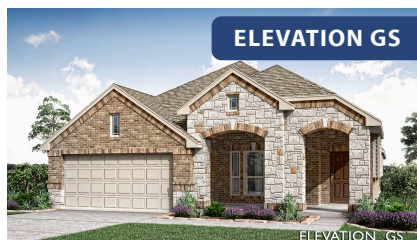

Dogwood

HOMES FROM
\$349,990

CLASSIC SERIES

SUNSET RIDGE

200 CIENNA COURT, ALVARADO, TX 76009

1,840
SQUARE FEET

3
BEDROOMS

2.0
BATHROOMS

2
CAR GARAGE

Dogwood

SUNSET RIDGE

200 CIENNA COURT, ALVARADO, TX 76009

Dogwood

This brochure is for general informational purposes and is to be used as a guide only. Changes may be made during the development process and floorplans, dimensions, fixtures, fittings, finishes and specifications are subject to change without notice. Window placement, balcony configuration, wardrobe sizes and living areas may vary slightly within each plan type. EQUAL HOUSING OPPORTUNITY