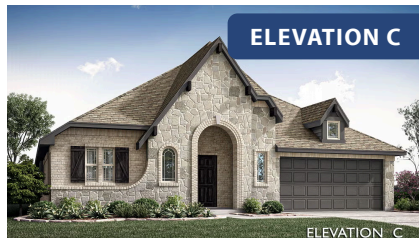

Hawthorne

HOMES FROM
\$379,990

CLASSIC SERIES

SUNSET RIDGE

200 CIENNA COURT, ALVARADO, TX 76009

2,235
SQUARE FEET

4
BEDROOMS

2.0
BATHROOMS

2
CAR GARAGE

ELEVATION A

ELEVATION B

ELEVATION B

ELEVATION C

ELEVATION C

Hawthorne

SUNSET RIDGE

200 CIENNA COURT, ALVARADO, TX 76009

Hawthorne

This brochure is for general informational purposes and is to be used as a guide only. Changes may be made during the development process and floorplans, dimensions, fixtures, fittings, finishes and specifications are subject to change without notice. Window placement, balcony configuration, wardrobe sizes and living areas may vary slightly within each plan type. EQUAL HOUSING OPPORTUNITY