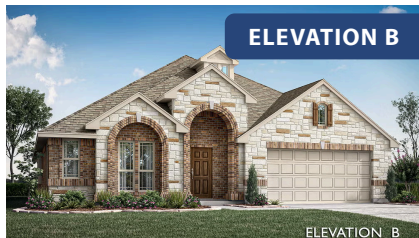

Hawthorne

HOMES FROM
\$379,990

CLASSIC SERIES

SUNSET RIDGE

200 CIENNA COURT, ALVARADO, TX 76009

2,235
SQUARE FEET

4
BEDROOMS

2.0
BATHROOMS

2
CAR GARAGE

ELEVATION A

ELEVATION B

ELEVATION B

ELEVATION C

ELEVATION C

Hawthorne

SUNSET RIDGE