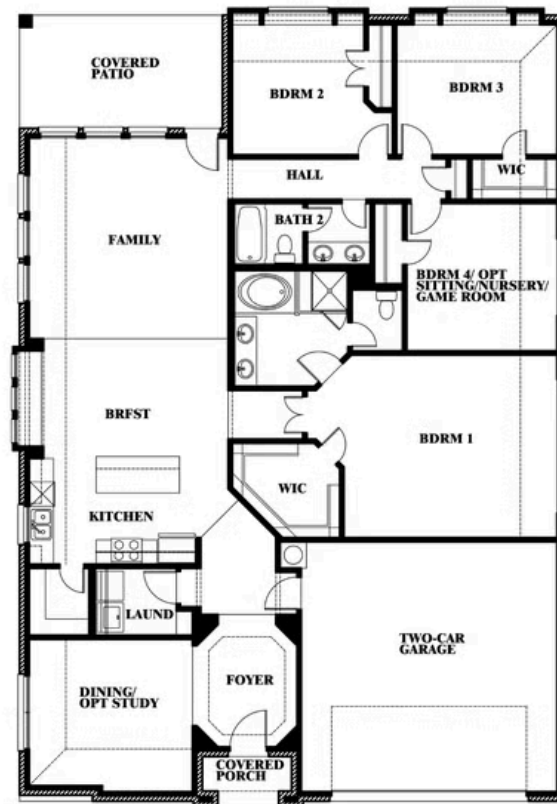

2
CAR GARAGE

ELEVATION A

ELEVATION B

ELEVATION B

ELEVATION C

ELEVATION C

Hawthorne

SUNSET RIDGE

200 CIENNA COURT, ALVARADO, TX 76009

Hawthorne

This brochure is for general informational purposes and is to be used as a guide only. Changes may be made during the development process and floorplans, dimensions, fixtures, fittings, finishes and specifications are subject to change without notice. Window placement, balcony configuration, wardrobe sizes and living areas may vary slightly within each plan type. EQUAL HOUSING OPPORTUNITY