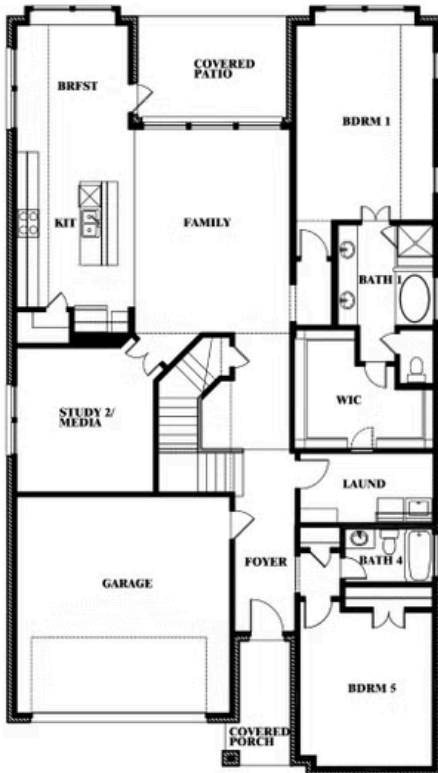

Rose

HOMES FROM
\$451,990

CLASSIC SERIES

SUNSET RIDGE

200 CIENNA COURT, ALVARADO, TX 76009

3,359
SQUARE FEET

4
BEDROOMS

3.5
BATHROOMS

ELEVATION D

ELEVATION D

Rose

ROSE FLOOR PLAN

SUNSET RIDGE

200 CIENNA COURT, ALVARADO, TX 76009

Rose

This brochure is for general informational purposes and is to be used as a guide only. Changes may be made during the development process and floorplans, dimensions, fixtures, fittings, finishes and specifications are subject to change without notice. Window placement, balcony configuration, wardrobe sizes and living areas may vary slightly within each plan type. EQUAL HOUSING OPPORTUNITY

Rose

SUNSET RIDGE

200 CIENNA COURT, ALVARADO, TX 76009

ROSE FLOOR PLAN WITH OPTIONAL BED & BATH AT STUDY

Rose

Opt. Bed & Bath at Study

This brochure is for general informational purposes and is to be used as a guide only. Changes may be made during the development process and floorplans, dimensions, fixtures, fittings, finishes and specifications are subject to change without notice. Window placement, balcony configuration, wardrobe sizes and living areas may vary slightly within each plan type. EQUAL HOUSING OPPORTUNITY