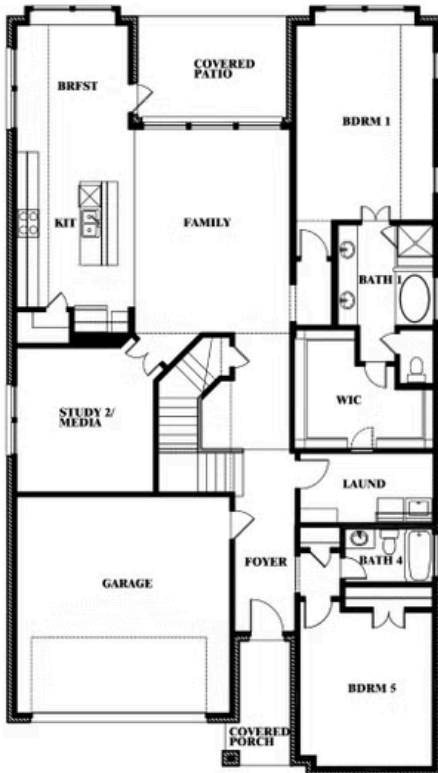

# Rose

**ROSE FLOOR PLAN**

## SUNSET RIDGE

200 CIENNA COURT, ALVARADO, TX 76009

**ROSE FLOOR PLAN WITH OPTIONAL BED & BATH AT STUDY**

## Rose

Opt. Bed & Bath at Study

This brochure is for general informational purposes and is to be used as a guide only. Changes may be made during the development process and floorplans, dimensions, fixtures, fittings, finishes and specifications are subject to change without notice. Window placement, balcony configuration, wardrobe sizes and living areas may vary slightly within each plan type. EQUAL HOUSING OPPORTUNITY