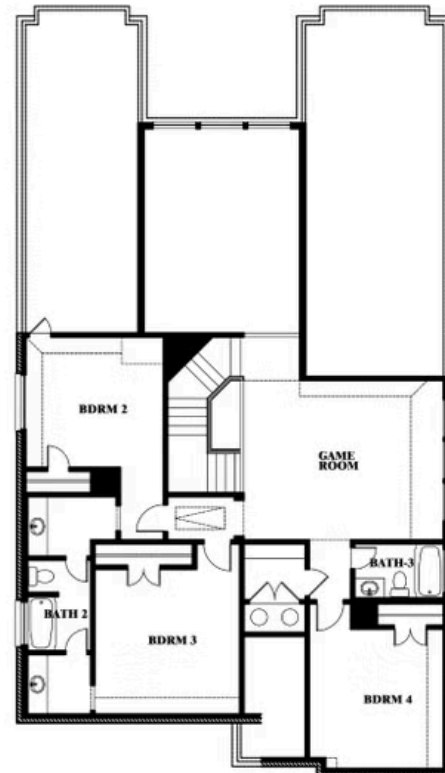

ELEVATION D

ELEVATION D

Rose

ROSE FLOOR PLAN

SUNSET RIDGE

200 CIENNA COURT, ALVARADO, TX 76009

Rose

This brochure is for general informational purposes and is to be used as a guide only. Changes may be made during the development process and floorplans, dimensions, fixtures, fittings, finishes and specifications are subject to change without notice. Window placement, balcony configuration, wardrobe sizes and living areas may vary slightly within each plan type. EQUAL HOUSING OPPORTUNITY

Rose

SUNSET RIDGE

200 CIENNA COURT, ALVARADO, TX 76009

ROSE FLOOR PLAN WITH OPTIONAL BED & BATH AT STUDY

Rose

Opt. Bed & Bath at Study

This brochure is for general informational purposes and is to be used as a guide only. Changes may be made during the development process and floorplans, dimensions, fixtures, fittings, finishes and specifications are subject to change without notice. Window placement, balcony configuration, wardrobe sizes and living areas may vary slightly within each plan type. EQUAL HOUSING OPPORTUNITY