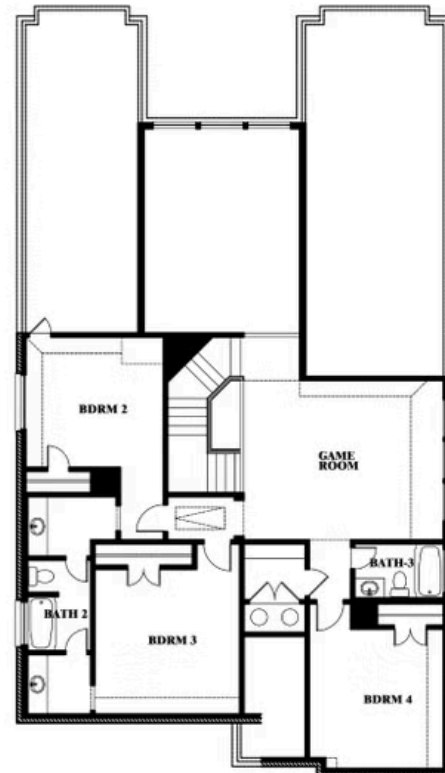

# Rose

**ROSE FLOOR PLAN**

## SUNSET RIDGE

200 CIENNA COURT, ALVARADO, TX 76009

**ROSE FLOOR PLAN WITH OPTIONAL BED & BATH AT STUDY**

## Rose

Opt. Bed & Bath at Study

This brochure is for general informational purposes and is to be used as a guide only. Changes may be made during the development process and floorplans, dimensions, fixtures, fittings, finishes and specifications are subject to change without notice. Window placement, balcony configuration, wardrobe sizes and living areas may vary slightly within each plan type. EQUAL HOUSING OPPORTUNITY