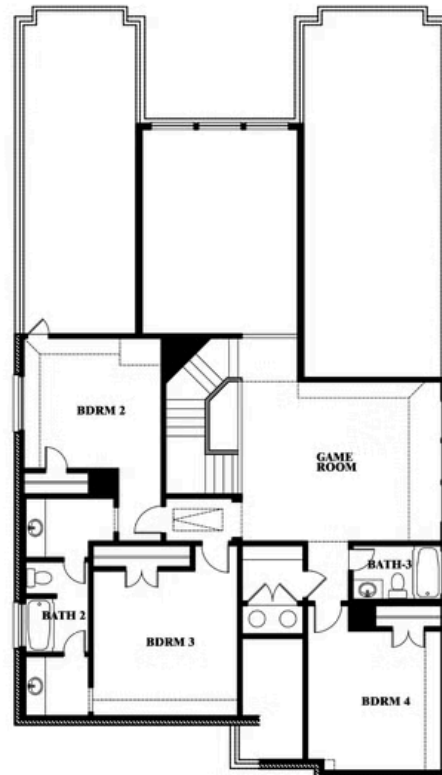

2
CAR GARAGE

ELEVATION A

ELEVATION AS

ELEVATION AS

ELEVATION B

ELEVATION B

ELEVATION C

ELEVATION C

ELEVATION D

ELEVATION D

Rose

ROSE FLOOR PLAN

SUNSET RIDGE

200 CIENNA COURT, ALVARADO, TX 76009

Rose

This brochure is for general informational purposes and is to be used as a guide only. Changes may be made during the development process and floorplans, dimensions, fixtures, fittings, finishes and specifications are subject to change without notice. Window placement, balcony configuration, wardrobe sizes and living areas may vary slightly within each plan type. EQUAL HOUSING OPPORTUNITY

Rose

SUNSET RIDGE

200 CIENNA COURT, ALVARADO, TX 76009

ROSE FLOOR PLAN WITH OPTIONAL BED & BATH AT STUDY

Rose Opt. Bed & Bath at Study

This brochure is for general informational purposes and is to be used as a guide only. Changes may be made during the development process and floorplans, dimensions, fixtures, fittings, finishes and specifications are subject to change without notice. Window placement, balcony configuration, wardrobe sizes and living areas may vary slightly within each plan type. EQUAL HOUSING OPPORTUNITY