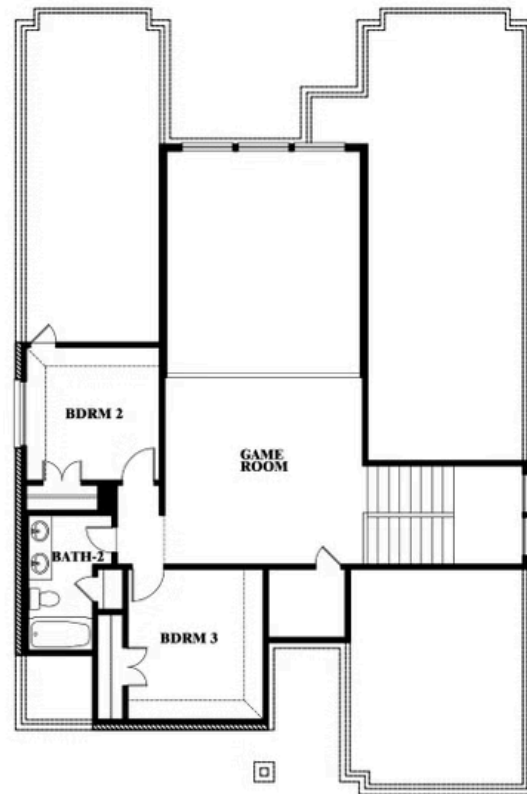

ELEVATION D

ELEVATION D

Violet

VIOLET FLOOR PLAN

SUNSET RIDGE

200 CIENNA COURT, ALVARADO, TX 76009

Violet

This brochure is for general informational purposes and is to be used as a guide only. Changes may be made during the development process and floorplans, dimensions, fixtures, fittings, finishes and specifications are subject to change without notice. Window placement, balcony configuration, wardrobe sizes and living areas may vary slightly within each plan type. EQUAL HOUSING OPPORTUNITY

Violet

SUNSET RIDGE

200 CIENNA COURT, ALVARADO, TX 76009

VIOLET FLOOR PLAN WITH OPTIONAL BEDROOM AT STUDY

Violet

Opt. Bed 5 & Bath 4 at Study

This brochure is for general informational purposes and is to be used as a guide only. Changes may be made during the development process and floorplans, dimensions, fixtures, fittings, finishes and specifications are subject to change without notice. Window placement, balcony configuration, wardrobe sizes and living areas may vary slightly within each plan type. EQUAL HOUSING OPPORTUNITY