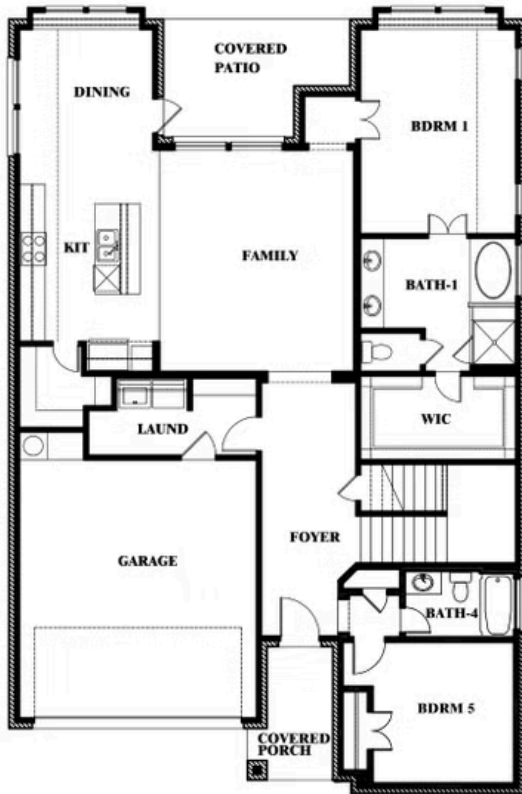

ELEVATION D

ELEVATION D

Violet

VIOLET FLOOR PLAN

SUNSET RIDGE

200 CIENNA COURT, ALVARADO, TX 76009

Violet

This brochure is for general informational purposes and is to be used as a guide only. Changes may be made during the development process and floorplans, dimensions, fixtures, fittings, finishes and specifications are subject to change without notice. Window placement, balcony configuration, wardrobe sizes and living areas may vary slightly within each plan type. EQUAL HOUSING OPPORTUNITY

Violet

SUNSET RIDGE

200 CIENNA COURT, ALVARADO, TX 76009

VIOLET FLOOR PLAN WITH OPTIONAL BEDROOM AT STUDY

Violet

Opt. Bed 5 & Bath 4 at Study

This brochure is for general informational purposes and is to be used as a guide only. Changes may be made during the development process and floorplans, dimensions, fixtures, fittings, finishes and specifications are subject to change without notice. Window placement, balcony configuration, wardrobe sizes and living areas may vary slightly within each plan type. EQUAL HOUSING OPPORTUNITY