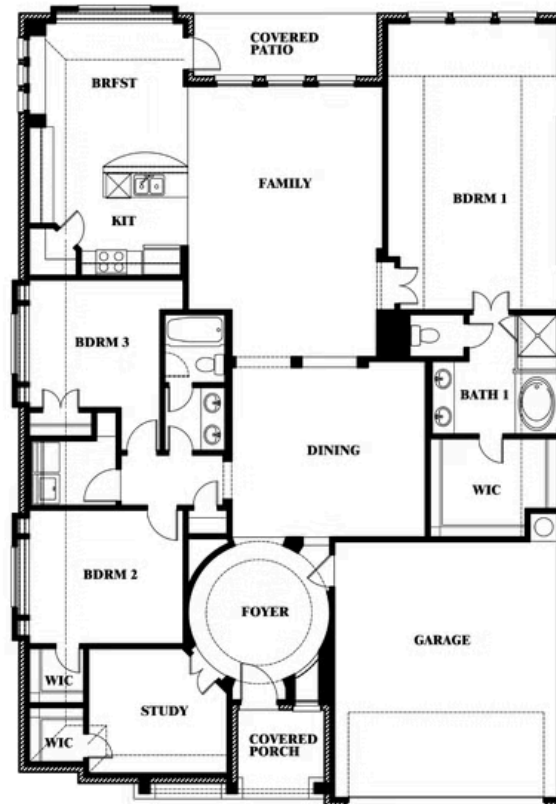

Carolina

HOMES FROM
\$421,990

CLASSIC SERIES

MEADOW VISTA 50-55

1804 HICKORY CHASE LANE, ANNA, TX 75409

2,313
SQUARE FEET

3
BEDROOMS

2.0
BATHROOMS

2
CAR GARAGE

ELEVATION C

ELEVATION A

ELEVATION A

ELEVATION AS

ELEVATION AS

ELEVATION D

ELEVATION D

ELEVATION E

ELEVATION E

ELEVATION F

ELEVATION F

Carolina

MEADOW VISTA 50-55

1804 HICKORY CHASE LANE, ANNA, TX 75409

Carolina

This brochure is for general informational purposes and is to be used as a guide only. Changes may be made during the development process and floorplans, dimensions, fixtures, fittings, finishes and specifications are subject to change without notice. Window placement, balcony configuration, wardrobe sizes and living areas may vary slightly within each plan type. EQUAL HOUSING OPPORTUNITY