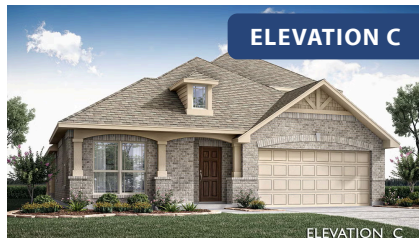

Cypress II

CLASSIC SERIES

HOMES FROM
\$430,990

MEADOW VISTA 50-55

1804 HICKORY CHASE LANE, ANNA, TX 75409

2,454
SQUARE FEET

4
BEDROOMS

3.0
BATHROOMS

2
CAR GARAGE

ELEVATION F

ELEVATION B

ELEVATION B

ELEVATION C

ELEVATION C

ELEVATION D

ELEVATION D

ELEVATION E

ELEVATION E

ELEVATION BS

ELEVATION BS

ELEVATION CS

ELEVATION CS

ELEVATION FS

ELEVATION FS