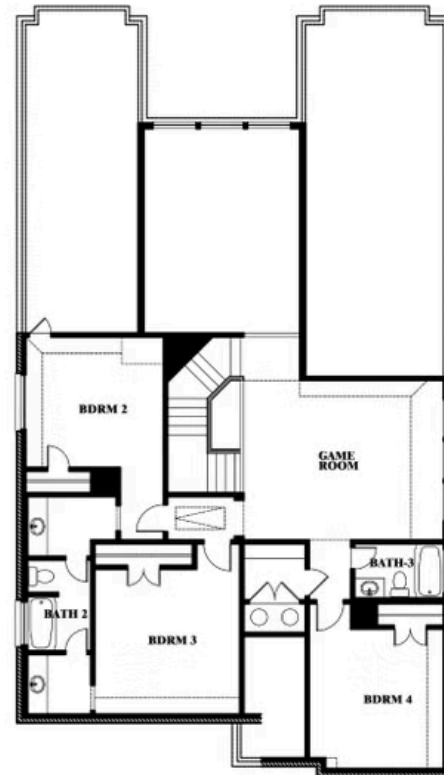

Rose

MEADOW VISTA 50-55

1804 HICKORY CHASE LANE, ANNA, TX 75409

ROSE FLOOR PLAN WITH OPTIONAL BED & BATH AT STUDY

Rose Opt. Bed & Bath at Study

This brochure is for general informational purposes and is to be used as a guide only. Changes may be made during the development process and floorplans, dimensions, fixtures, fittings, finishes and specifications are subject to change without notice. Window placement, balcony configuration, wardrobe sizes and living areas may vary slightly within each plan type. EQUAL HOUSING OPPORTUNITY