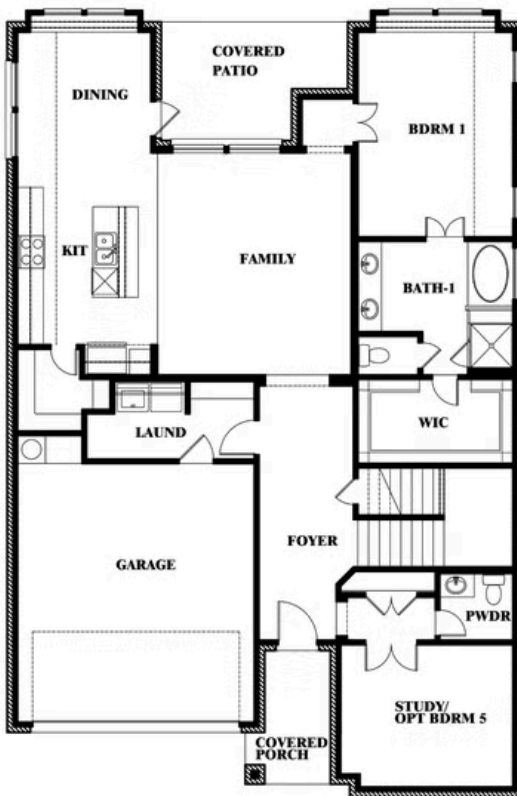

Violet III

HOMES FROM
\$458,990

CLASSIC SERIES

MEADOW VISTA 50-55

1804 HICKORY CHASE LANE, ANNA, TX 75409

2,628
SQUARE FEET

4
BEDROOMS

3.5
BATHROOMS

2
CAR GARAGE

ELEVATION AS

ELEVATION A

ELEVATION A

ELEVATION B

ELEVATION B

ELEVATION C

ELEVATION C

ELEVATION D

ELEVATION D

Violet III

VIOLET III FLOOR PLAN

MEADOW VISTA 50-55

1804 HICKORY CHASE LANE, ANNA, TX 75409

Violet III

This brochure is for general informational purposes and is to be used as a guide only. Changes may be made during the development process and floorplans, dimensions, fixtures, fittings, finishes and specifications are subject to change without notice. Window placement, balcony configuration, wardrobe sizes and living areas may vary slightly within each plan type. EQUAL HOUSING OPPORTUNITY

Violet III

MEADOW VISTA 50-55

1804 HICKORY CHASE LANE, ANNA, TX 75409

VIOLET III FLOOR PLAN WITH BEDROOM AT STUDY

Violet III Opt. Bed 5 & Bath 4 at Study

This brochure is for general informational purposes and is to be used as a guide only. Changes may be made during the development process and floorplans, dimensions, fixtures, fittings, finishes and specifications are subject to change without notice. Window placement, balcony configuration, wardrobe sizes and living areas may vary slightly within each plan type. EQUAL HOUSING OPPORTUNITY