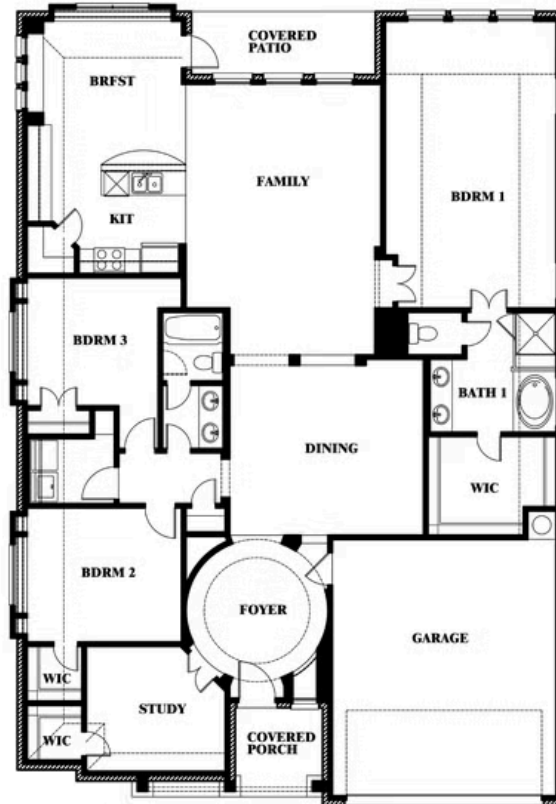

Carolina

HOMES FROM
\$443,990

CLASSIC SERIES

MEADOW VISTA 60-65

1804 HICKORY CHASE LANE, ANNA, TX 75409

2,313
SQUARE FEET

3
BEDROOMS

2.0
BATHROOMS

2
CAR GARAGE

ELEVATION C

ELEVATION A

ELEVATION A

ELEVATION AS

ELEVATION AS

ELEVATION D

ELEVATION D

Carolina

MEADOW VISTA 60-65

1804 HICKORY CHASE LANE, ANNA, TX 75409

Carolina

This brochure is for general informational purposes and is to be used as a guide only. Changes may be made during the development process and floorplans, dimensions, fixtures, fittings, finishes and specifications are subject to change without notice. Window placement, balcony configuration, wardrobe sizes and living areas may vary slightly within each plan type. EQUAL HOUSING OPPORTUNITY