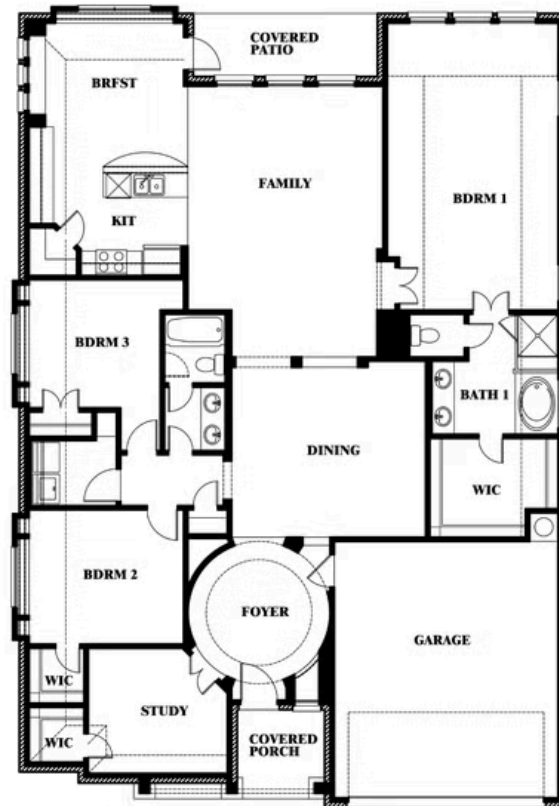

Carolina

HOMES FROM
\$443,990

CLASSIC SERIES

MEADOW VISTA 60-65

1804 HICKORY CHASE LANE, ANNA, TX 75409

2,313
SQUARE FEET

3
BEDROOMS

2.0
BATHROOMS

2
CAR GARAGE

ELEVATION C

ELEVATION A

ELEVATION A

ELEVATION AS

ELEVATION AS

ELEVATION D

ELEVATION D

Carolina

MEADOW VISTA 60-65

1804 HICKORY CHASE LANE, ANNA, TX 75409

Carolina

This brochure is for general informational purposes and is to be used as a guide only. Changes may be made during the development process and floorplans, dimensions, fixtures, fittings, finishes and specifications are subject to change without notice. Window placement, balcony configuration, wardrobe sizes and living areas may vary slightly within each plan type. EQUAL HOUSING OPPORTUNITY