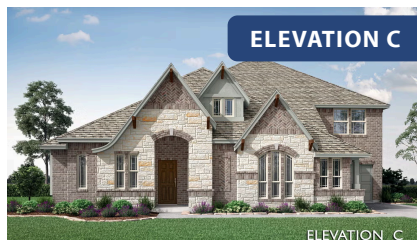

Primrose FE IV

HOMES FROM
\$560,990

CLASSIC SERIES

MEADOW VISTA 60-65

1804 HICKORY CHASE LANE, ANNA, TX 75409

3,516
SQUARE FEET

3
BEDROOMS

3.5
BATHROOMS

3
CAR GARAGE

ELEVATION A

ELEVATION B

ELEVATION B

ELEVATION C

ELEVATION C

Primrose FE IV

MEADOW VISTA 60-65