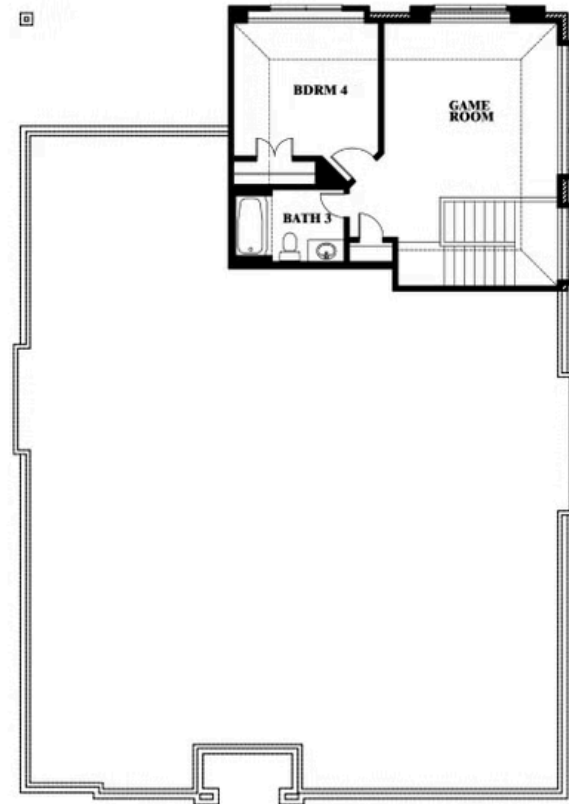

Hawthorne II

HOMES FROM
\$None

CLASSIC SERIES

MEADOW VISTA

1804 HICKORY CHASE LANE, ANNA, TX 75409

2,752
SQUARE FEET

4
BEDROOMS

3.0
BATHROOMS

2
CAR GARAGE

ELEVATION B

ELEVATION A

ELEVATION A

ELEVATION C

ELEVATION C

Hawthorne II

MEADOW VISTA

1804 HICKORY CHASE LANE, ANNA, TX 75409

Hawthorne II

This brochure is for general informational purposes and is to be used as a guide only. Changes may be made during the development process and floorplans, dimensions, fixtures, fittings, finishes and specifications are subject to change without notice. Window placement, balcony configuration, wardrobe sizes and living areas may vary slightly within each plan type. EQUAL HOUSING OPPORTUNITY

Hawthorne II

MEADOW VISTA

1804 HICKORY CHASE LANE, ANNA, TX 75409

Hawthorne II Opt. Deluxe Kitchen

This brochure is for general informational purposes and is to be used as a guide only. Changes may be made during the development process and floorplans, dimensions, fixtures, fittings, finishes and specifications are subject to change without notice. Window placement, balcony configuration, wardrobe sizes and living areas may vary slightly within each plan type. EQUAL HOUSING OPPORTUNITY