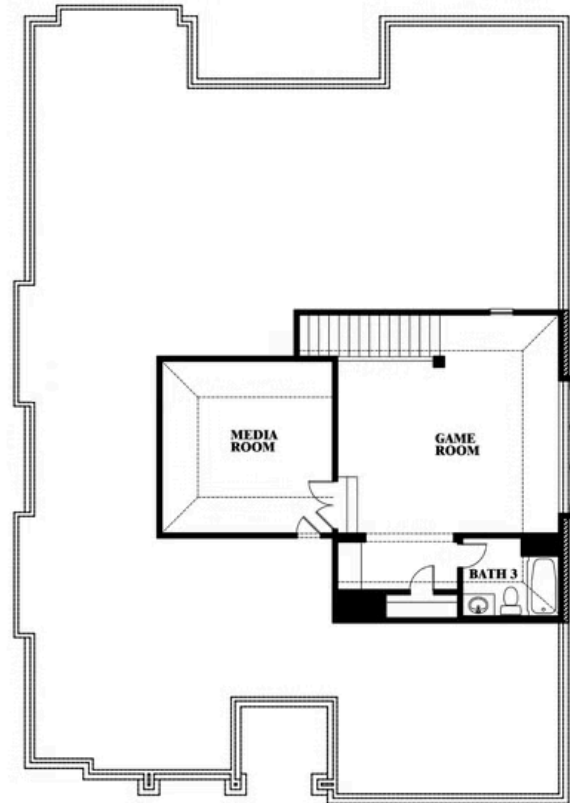

Carolina II

WEST CROSSING

809 TWIN PINE COURT, ANNA, TX 75409

Carolina II with Media Room

This brochure is for general informational purposes and is to be used as a guide only. Changes may be made during the development process and floorplans, dimensions, fixtures, fittings, finishes and specifications are subject to change without notice. Window placement, balcony configuration, wardrobe sizes and living areas may vary slightly within each plan type. EQUAL HOUSING OPPORTUNITY