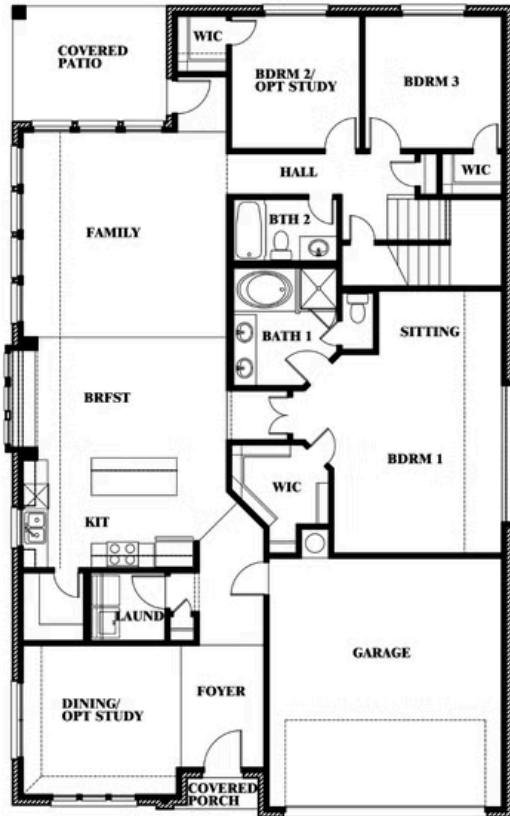

Cypress II

WEST CROSSING

809 TWIN PINE COURT, ANNA, TX 75409

Cypress II

This brochure is for general informational purposes and is to be used as a guide only. Changes may be made during the development process and floorplans, dimensions, fixtures, fittings, finishes and specifications are subject to change without notice. Window placement, balcony configuration, wardrobe sizes and living areas may vary slightly within each plan type. EQUAL HOUSING OPPORTUNITY