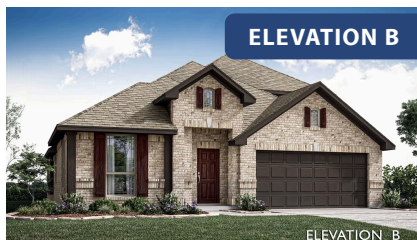

## WEST CROSSING

809 TWIN PINE COURT, ANNA, TX 75409

HOMES FROM  
**\$473,990**

**2,454**  
SQUARE FEET

**4**  
BEDROOMS

**3.0**  
BATHROOMS

**2**  
CAR GARAGE

**ELEVATION F**

**ELEVATION B**

ELEVATION B

**ELEVATION C**

ELEVATION C

**ELEVATION D**

ELEVATION D

**ELEVATION E**

ELEVATION E