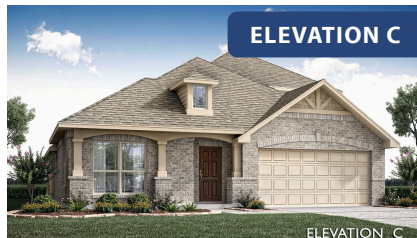

# Cypress II

HOMES FROM  
**\$473,990**

CLASSIC SERIES

**WEST CROSSING**

809 TWIN PINE COURT, ANNA, TX 75409

**2,454**  
SQUARE FEET

**4**  
BEDROOMS

**3.0**  
BATHROOMS

**2**  
CAR GARAGE