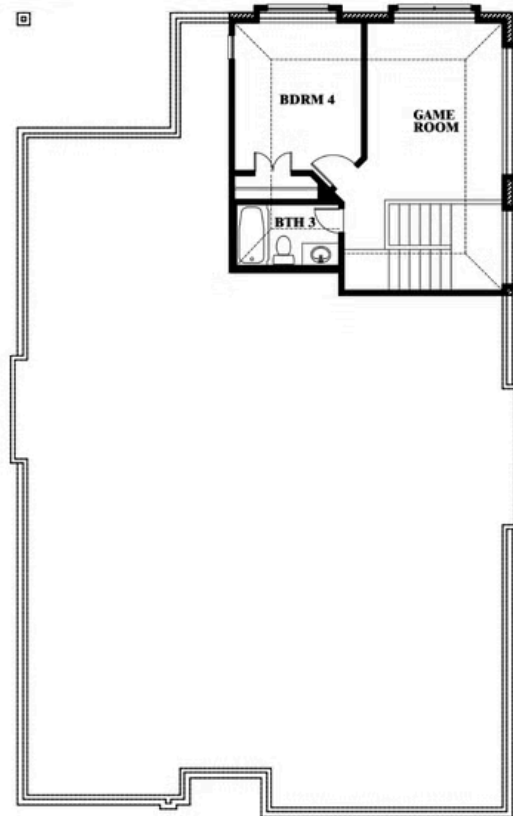

Cypress II

WEST CROSSING

809 TWIN PINE COURT, ANNA, TX 75409

Cypress II

This brochure is for general informational purposes and is to be used as a guide only. Changes may be made during the development process and floorplans, dimensions, fixtures, fittings, finishes and specifications are subject to change without notice. Window placement, balcony configuration, wardrobe sizes and living areas may vary slightly within each plan type. EQUAL HOUSING OPPORTUNITY