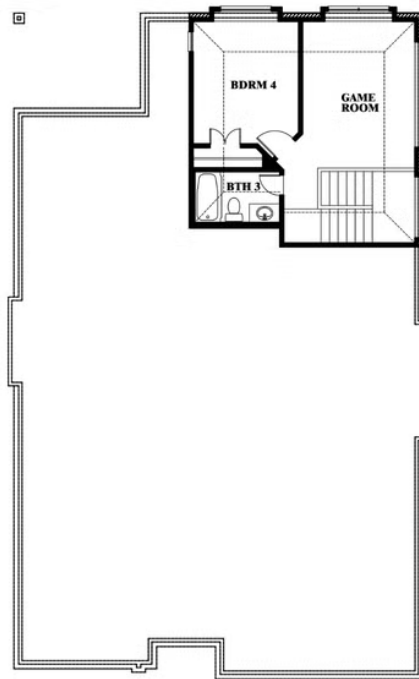

ELEVATION C

ELEVATION C

ELEVATION D

Cypress II

WEST CROSSING

809 TWIN PINE COURT, ANNA, TX 75409

Cypress II