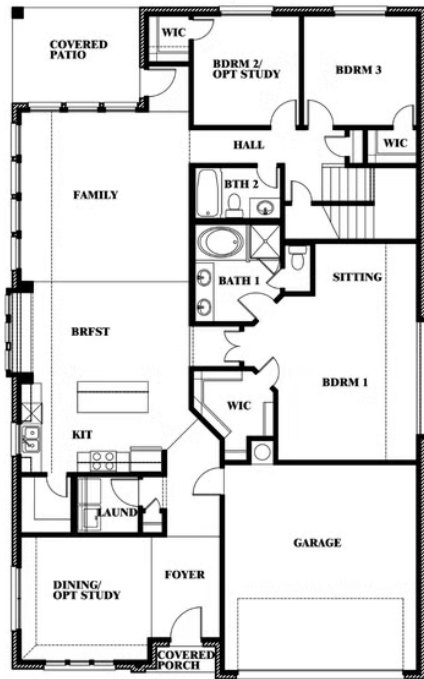

Cypress II

WEST CROSSING

809 TWIN PINE COURT, ANNA, TX 75409

Cypress II