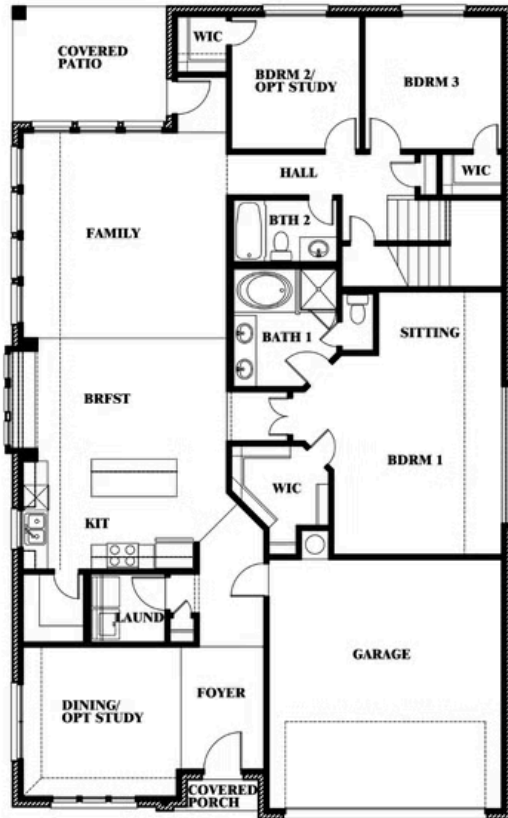

Cypress II

CLASSIC SERIES

HOMES FROM
\$452,990

WEST CROSSING

809 TWIN PINE COURT, ANNA, TX 75409

2,454
SQUARE FEET

4
BEDROOMS

3.0
BATHROOMS

2
CAR GARAGE

Cypress II

CYPRESS II FLOOR PLAN

WEST CROSSING

809 TWIN PINE COURT, ANNA, TX 75409

Cypress II

This brochure is for general informational purposes and is to be used as a guide only. Changes may be made during the development process and floorplans, dimensions, fixtures, fittings, finishes and specifications are subject to change without notice. Window placement, balcony configuration, wardrobe sizes and living areas may vary slightly within each plan type. EQUAL HOUSING OPPORTUNITY

Cypress II

WEST CROSSING

809 TWIN PINE COURT, ANNA, TX 75409

CYPRESS II FLOOR PLAN WITH OPTIONAL DELUXE KITCHEN

Cypress II Opt. Deluxe Kitchen

This brochure is for general informational purposes and is to be used as a guide only. Changes may be made during the development process and floorplans, dimensions, fixtures, fittings, finishes and specifications are subject to change without notice. Window placement, balcony configuration, wardrobe sizes and living areas may vary slightly within each plan type. EQUAL HOUSING OPPORTUNITY