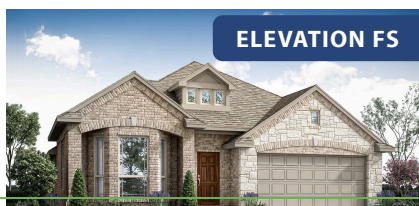

Cypress

CLASSIC SERIES

HOMES FROM
\$421,990

WEST CROSSING

809 TWIN PINE COURT, ANNA, TX 75409

2,038
SQUARE FEET

4
BEDROOMS

2.0
BATHROOMS

2
CAR GARAGE

Documents generated via MyHome.com. ELEVATION FS square footage, features, amenities and materials are subject to change at any time without notice and vary among communities. Listed prices are for informational purposes only, are not binding, and do not create any contractual obligation(s). The price of any home is dependent on numerous factors, all of which are unique to a specific home, and is not guaranteed until specified in a binding contract. Pricing of elevations and additional optional beds/baths varies per plan. Some plans require a premium homesite. Renderings of homes are artist concepts and may not reflect exact colors and materials. Verify current tax rates & jurisdictions with the appropriate taxing authority.