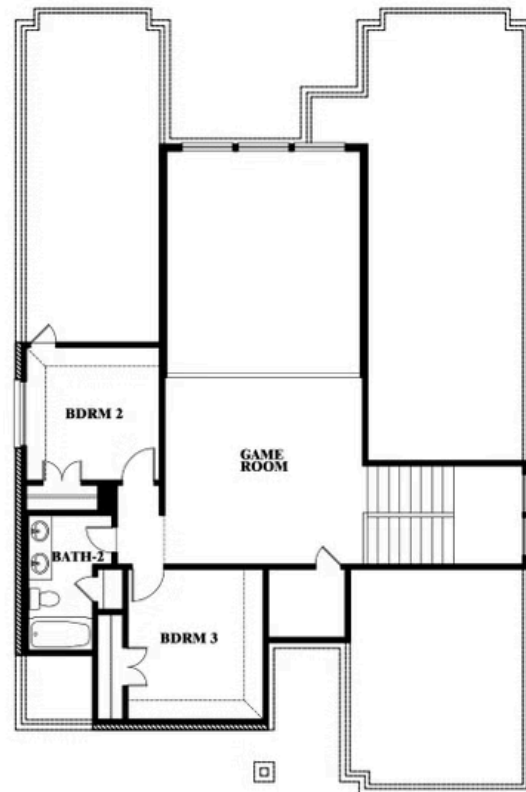

Violet

CLASSIC SERIES

HOMES FROM
\$460,990

WEST CROSSING

809 TWIN PINE COURT, ANNA, TX 75409

2,381
SQUARE FEET

3
BEDROOMS

2.5
BATHROOMS

2
CAR GARAGE

Violet

VIOLET FLOOR PLAN

WEST CROSSING

809 TWIN PINE COURT, ANNA, TX 75409

Violet

This brochure is for general informational purposes and is to be used as a guide only. Changes may be made during the development process and floorplans, dimensions, fixtures, fittings, finishes and specifications are subject to change without notice. Window placement, balcony configuration, wardrobe sizes and living areas may vary slightly within each plan type. EQUAL HOUSING OPPORTUNITY

Violet

WEST CROSSING

809 TWIN PINE COURT, ANNA, TX 75409

VIOLET FLOOR PLAN WITH OPTIONAL BEDROOM AT STUDY

Violet Opt. Bed 5 & Bath 4 at Study

This brochure is for general informational purposes and is to be used as a guide only. Changes may be made during the development process and floorplans, dimensions, fixtures, fittings, finishes and specifications are subject to change without notice. Window placement, balcony configuration, wardrobe sizes and living areas may vary slightly within each plan type. EQUAL HOUSING OPPORTUNITY