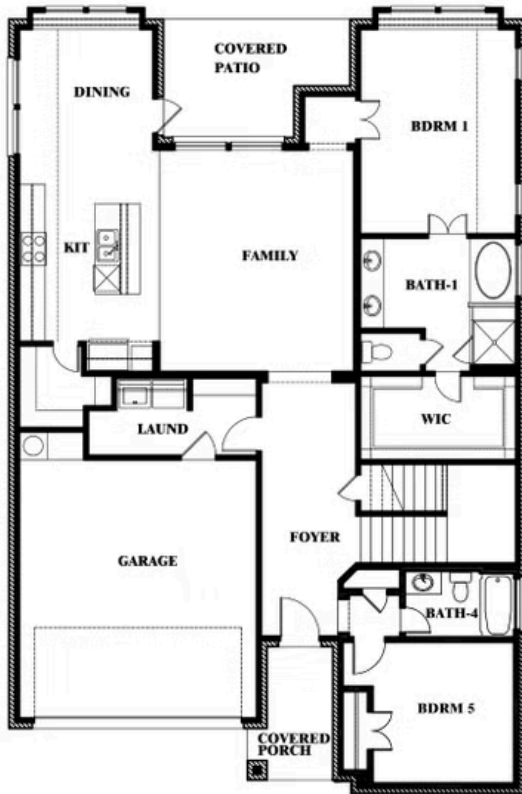

Violet

CLASSIC SERIES

HOMES FROM
\$524,990

ARROWBROOKE CLASSIC 50

2200 BROKEN ARROW DRIVE, AUBREY, TX 76227

2,381
SQUARE FEET

3
BEDROOMS

2.5
BATHROOMS

2
CAR GARAGE

Violet

VIOLET FLOOR PLAN

ARROWBROOKE CLASSIC 50

2200 BROKEN ARROW DRIVE, AUBREY, TX 76227

Violet

This brochure is for general informational purposes and is to be used as a guide only. Changes may be made during the development process and floorplans, dimensions, fixtures, fittings, finishes and specifications are subject to change without notice. Window placement, balcony configuration, wardrobe sizes and living areas may vary slightly within each plan type. EQUAL HOUSING OPPORTUNITY

Violet

ARROWBROOKE CLASSIC 50

2200 BROKEN ARROW DRIVE, AUBREY, TX 76227

VIOLET FLOOR PLAN WITH OPTIONAL BEDROOM AT STUDY

Violet

Opt. Bed 5 & Bath 4 at Study

This brochure is for general informational purposes and is to be used as a guide only. Changes may be made during the development process and floorplans, dimensions, fixtures, fittings, finishes and specifications are subject to change without notice. Window placement, balcony configuration, wardrobe sizes and living areas may vary slightly within each plan type. EQUAL HOUSING OPPORTUNITY