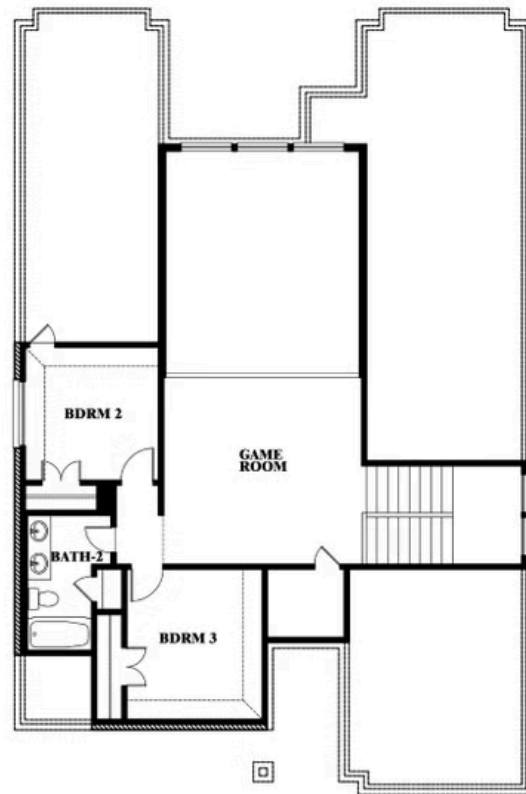

2
CAR GARAGE

Violet

VIOLET FLOOR PLAN

ARROWBROOKE CLASSIC 50

2200 BROKEN ARROW DRIVE, AUBREY, TX 76227

Violet

This brochure is for general informational purposes and is to be used as a guide only. Changes may be made during the development process and floorplans, dimensions, fixtures, fittings, finishes and specifications are subject to change without notice. Window placement, balcony configuration, wardrobe sizes and living areas may vary slightly within each plan type. EQUAL HOUSING OPPORTUNITY

Violet

ARROWBROOKE CLASSIC 50

2200 BROKEN ARROW DRIVE, AUBREY, TX 76227

VIOLET FLOOR PLAN WITH OPTIONAL BEDROOM AT STUDY

Violet

Opt. Bed 5 & Bath 4 at Study

This brochure is for general informational purposes and is to be used as a guide only. Changes may be made during the development process and floorplans, dimensions, fixtures, fittings, finishes and specifications are subject to change without notice. Window placement, balcony configuration, wardrobe sizes and living areas may vary slightly within each plan type. EQUAL HOUSING OPPORTUNITY