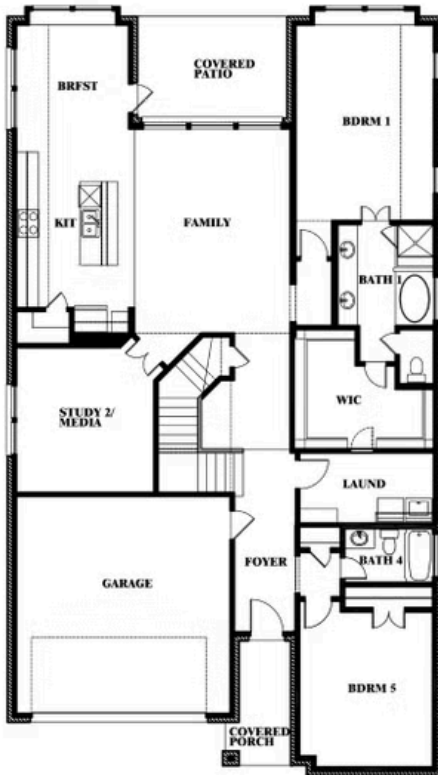

Rose

HOMES FROM
\$449,990

CLASSIC SERIES

ARCADIA TRAILS CLASSIC 50

124 WHISTLING DUCK DRIVE, BALCH SPRINGS, TX 75181

3,359
SQUARE FEET

4
BEDROOMS

3.5
BATHROOMS

ELEVATION D

ELEVATION D

Rose

ROSE FLOOR PLAN

ARCADIA TRAILS CLASSIC 50

124 WHISTLING DUCK DRIVE, BALCH SPRINGS, TX 75181

Rose

This brochure is for general informational purposes and is to be used as a guide only. Changes may be made during the development process and floorplans, dimensions, fixtures, fittings, finishes and specifications are subject to change without notice. Window placement, balcony configuration, wardrobe sizes and living areas may vary slightly within each plan type. EQUAL HOUSING OPPORTUNITY

Rose

ARCADIA TRAILS CLASSIC 50

124 WHISTLING DUCK DRIVE, BALCH SPRINGS, TX 75181

ROSE FLOOR PLAN WITH OPTIONAL BED & BATH AT STUDY

Rose

Opt. Bed & Bath at Study

This brochure is for general informational purposes and is to be used as a guide only. Changes may be made during the development process and floorplans, dimensions, fixtures, fittings, finishes and specifications are subject to change without notice. Window placement, balcony configuration, wardrobe sizes and living areas may vary slightly within each plan type. EQUAL HOUSING OPPORTUNITY