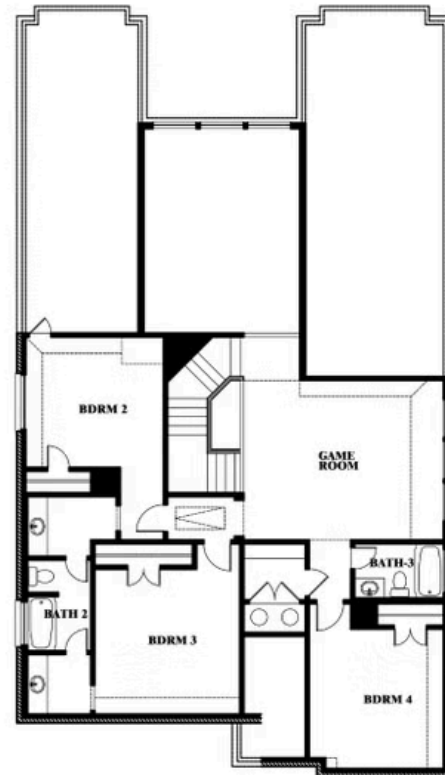

ELEVATION D

ELEVATION D

Rose

ROSE FLOOR PLAN

ARCADIA TRAILS CLASSIC 50

124 WHISTLING DUCK DRIVE, BALCH SPRINGS, TX 75181

Rose

This brochure is for general informational purposes and is to be used as a guide only. Changes may be made during the development process and floorplans, dimensions, fixtures, fittings, finishes and specifications are subject to change without notice. Window placement, balcony configuration, wardrobe sizes and living areas may vary slightly within each plan type. EQUAL HOUSING OPPORTUNITY

Rose

ARCADIA TRAILS CLASSIC 50

124 WHISTLING DUCK DRIVE, BALCH SPRINGS, TX 75181

ROSE FLOOR PLAN WITH OPTIONAL BED & BATH AT STUDY

Rose

Opt. Bed & Bath at Study

This brochure is for general informational purposes and is to be used as a guide only. Changes may be made during the development process and floorplans, dimensions, fixtures, fittings, finishes and specifications are subject to change without notice. Window placement, balcony configuration, wardrobe sizes and living areas may vary slightly within each plan type. EQUAL HOUSING OPPORTUNITY