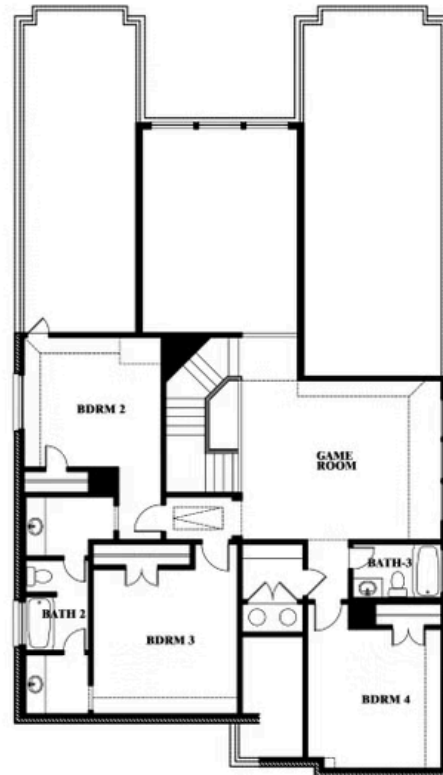

Rose

HOMES FROM
\$None

CLASSIC SERIES

ARCADIA TRAILS

124 WHISTLING DUCK DR, BALCH SPRINGS, TX 75181

3,359
SQUARE FEET

4
BEDROOMS

3.5
BATHROOMS

2
CAR GARAGE

Rose

ROSE FLOOR PLAN

ARCADIA TRAILS

124 WHISTLING DUCK DR, BALCH SPRINGS, TX 75181

Rose

This brochure is for general informational purposes and is to be used as a guide only. Changes may be made during the development process and floorplans, dimensions, fixtures, fittings, finishes and specifications are subject to change without notice. Window placement, balcony configuration, wardrobe sizes and living areas may vary slightly within each plan type. EQUAL HOUSING OPPORTUNITY

Rose

ARCADIA TRAILS

124 WHISTLING DUCK DR, BALCH SPRINGS, TX 75181

ROSE FLOOR PLAN WITH OPTIONAL BED & BATH AT STUDY

Rose
Opt. Bed & Bath at Study

This brochure is for general informational purposes and is to be used as a guide only. Changes may be made during the development process and floorplans, dimensions, fixtures, fittings, finishes and specifications are subject to change without notice. Window placement, balcony configuration, wardrobe sizes and living areas may vary slightly within each plan type. EQUAL HOUSING OPPORTUNITY