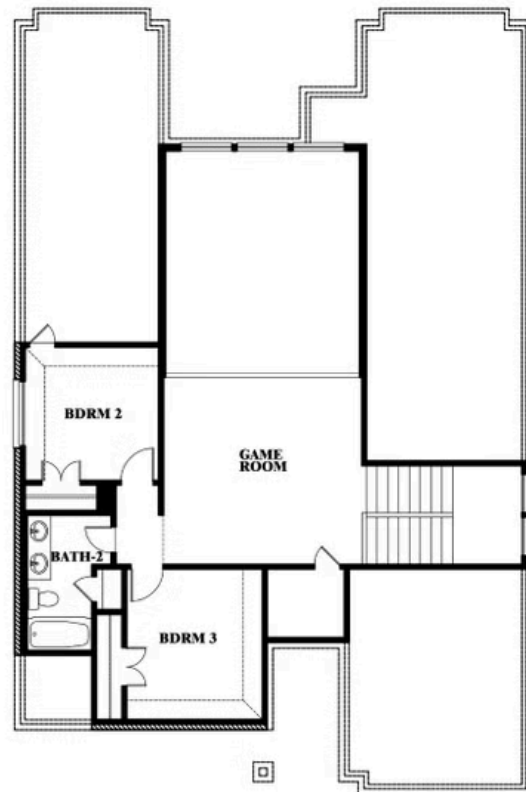

Violet

CLASSIC SERIES

HOMES FROM
\$None

ARCADIA TRAILS

124 WHISTLING DUCK DR, BALCH SPRINGS, TX 75181

2,381
SQUARE FEET

3
BEDROOMS

2.5
BATHROOMS

2
CAR GARAGE

Violet

VIOLET FLOOR PLAN

ARCADIA TRAILS

124 WHISTLING DUCK DR, BALCH SPRINGS, TX 75181

Violet

This brochure is for general informational purposes and is to be used as a guide only. Changes may be made during the development process and floorplans, dimensions, fixtures, fittings, finishes and specifications are subject to change without notice. Window placement, balcony configuration, wardrobe sizes and living areas may vary slightly within each plan type. EQUAL HOUSING OPPORTUNITY

Violet

ARCADIA TRAILS

124 WHISTLING DUCK DR, BALCH SPRINGS, TX 75181

VIOLET FLOOR PLAN WITH OPTIONAL BEDROOM AT STUDY

Violet

Opt. Bed 5 & Bath 4 at Study

This brochure is for general informational purposes and is to be used as a guide only. Changes may be made during the development process and floorplans, dimensions, fixtures, fittings, finishes and specifications are subject to change without notice. Window placement, balcony configuration, wardrobe sizes and living areas may vary slightly within each plan type. EQUAL HOUSING OPPORTUNITY