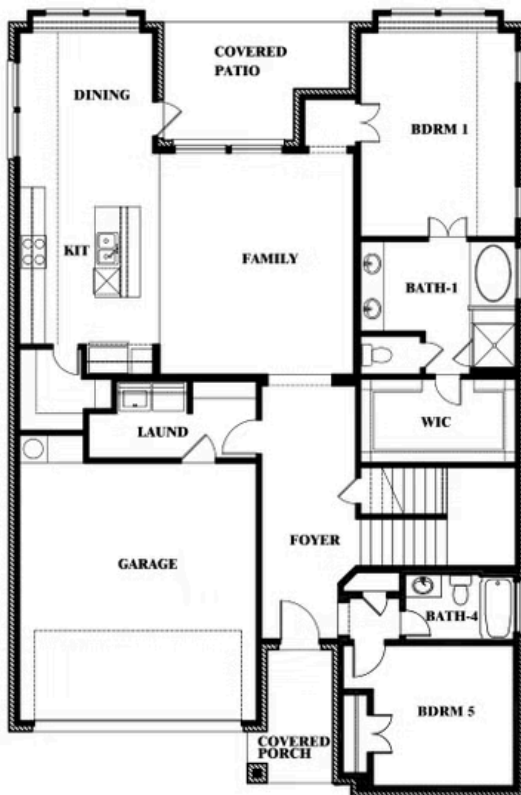

Violet

CLASSIC SERIES

HOMES FROM
\$None

ARCADIA TRAILS

124 WHISTLING DUCK DR, BALCH SPRINGS, TX 75181

2,381
SQUARE FEET

3
BEDROOMS

2.5
BATHROOMS

ELEVATION D

ELEVATION D

Violet

VIOLET FLOOR PLAN

ARCADIA TRAILS

124 WHISTLING DUCK DR, BALCH SPRINGS, TX 75181

Violet

This brochure is for general informational purposes and is to be used as a guide only. Changes may be made during the development process and floorplans, dimensions, fixtures, fittings, finishes and specifications are subject to change without notice. Window placement, balcony configuration, wardrobe sizes and living areas may vary slightly within each plan type. EQUAL HOUSING OPPORTUNITY

Violet

ARCADIA TRAILS

124 WHISTLING DUCK DR, BALCH SPRINGS, TX 75181

VIOLET FLOOR PLAN WITH OPTIONAL BEDROOM AT STUDY

Violet

Opt. Bed 5 & Bath 4 at Study

This brochure is for general informational purposes and is to be used as a guide only. Changes may be made during the development process and floorplans, dimensions, fixtures, fittings, finishes and specifications are subject to change without notice. Window placement, balcony configuration, wardrobe sizes and living areas may vary slightly within each plan type. EQUAL HOUSING OPPORTUNITY