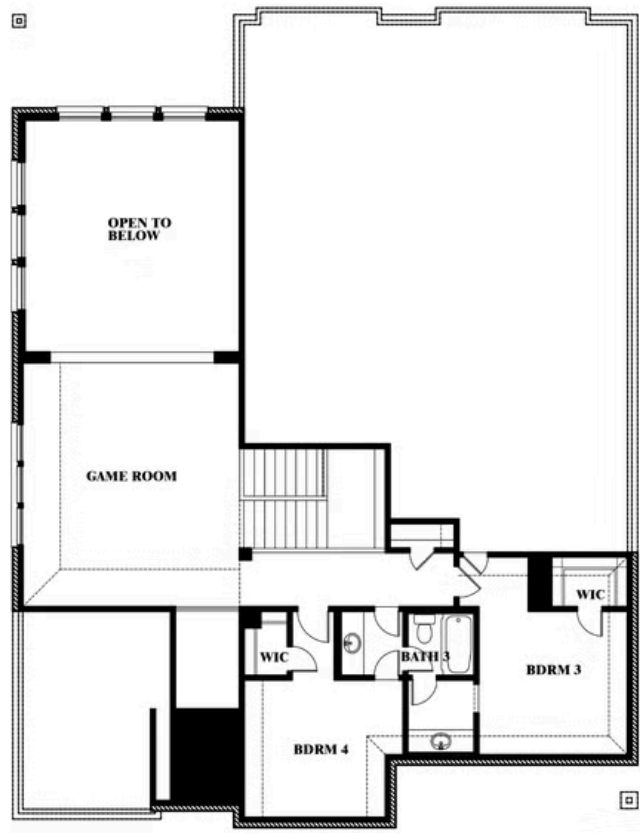

Bellflower

GRACE PARK

LEGACY OAKS LANE, BEDFORD, TX 76021

BELLFLOWER FLOOR PLAN

Bellflower

This brochure is for general informational purposes and is to be used as a guide only. Changes may be made during the development process and floorplans, dimensions, fixtures, fittings, finishes and specifications are subject to change without notice. Window placement, balcony configuration, wardrobe sizes and living areas may vary slightly within each plan type. EQUAL HOUSING OPPORTUNITY

Document generated Aug 22, 2025. Prices, plans, square footage, features and materials are subject to change at any time without notice and vary among communities. Listed prices are for informational purposes only, are not binding, and do not create any contractual obligation(s). The price of any home is dependent on numerous factors, all of which are unique to a specific home, and is not guaranteed until specified in a binding contract. Pricing of elevations and additional optional beds/baths vary per plan. Some plans require a premium homesite. Please ask the Community Manager for details. Renderings of homes are artist concepts and may not reflect exact colors and materials.