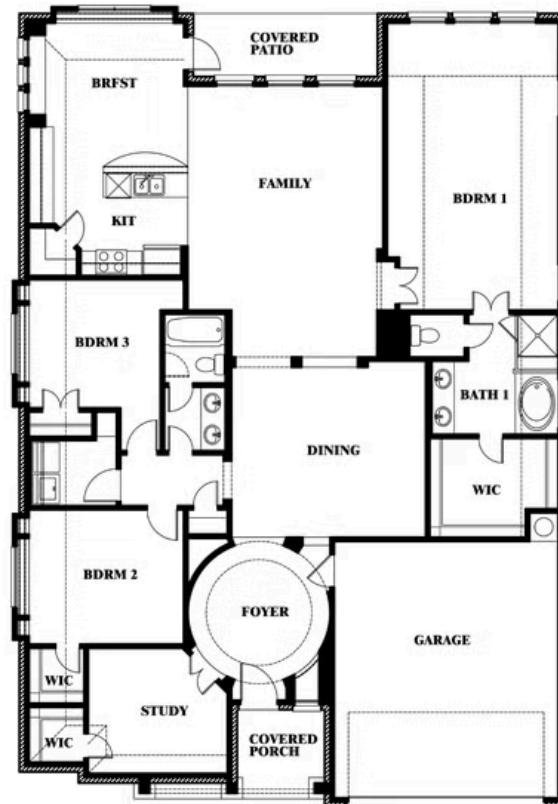

Carolina

HOMES FROM
\$737,990

CLASSIC SERIES

GRACE PARK

2303 LEGACY OAKS LANE, BEDFORD, TX 76021

2,313
SQUARE FEET

3
BEDROOMS

2.0
BATHROOMS

2
CAR GARAGE

ELEVATION C

ELEVATION A

ELEVATION AS

ELEVATION D

ELEVATION E

ELEVATION F

Document generated May 9, 2026. Prices, plans, square footage, features, amenities and materials are subject to change at any time without notice and vary among communities. Listed prices are for informational purposes only, are not binding, and do not create any contractual obligation(s). The price of any home is dependent on numerous factors, all of which are unique to a specific home, and is not guaranteed until specified in a binding contract. Pricing of elevations and additional optional beds/baths varies per plan. Some plans require a premium homesite. Renderings of homes are artist concepts and may not reflect exact colors and materials. Verify current tax rates & jurisdictions with the appropriate taxing authority.

Carolina

GRACE PARK

2303 LEGACY OAKS LANE, BEDFORD, TX 76021

Carolina

This brochure is for general informational purposes and is to be used as a guide only. Changes may be made during the development process and floorplans, dimensions, fixtures, fittings, finishes and specifications are subject to change without notice. Window placement, balcony configuration, wardrobe sizes and living areas may vary slightly within each plan type. EQUAL HOUSING OPPORTUNITY