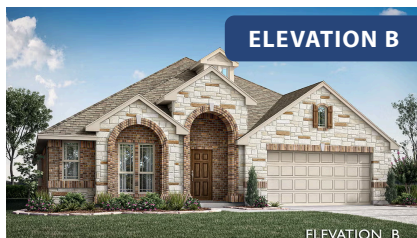

ELEVATION B