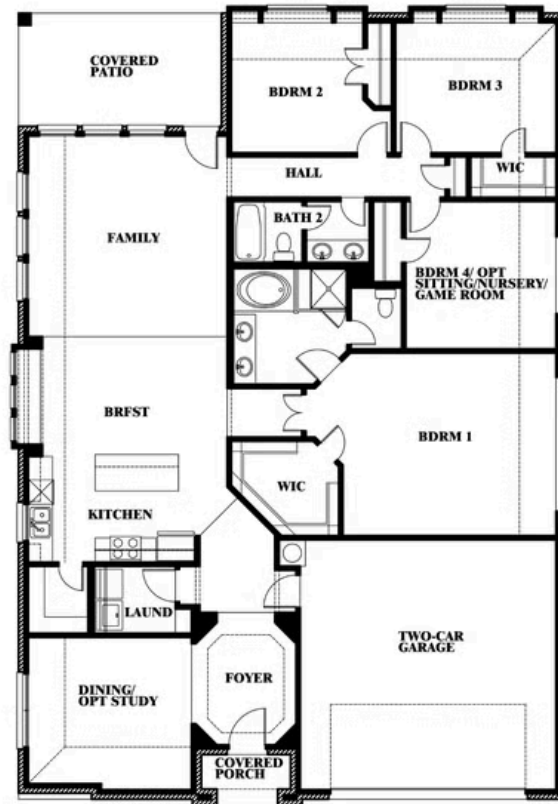

Hawthorne

HOMES FROM
\$740,990

CLASSIC SERIES

GRACE PARK

2303 LEGACY OAKS LANE, BEDFORD, TX 76021

2,235
SQUARE FEET

4
BEDROOMS

2.0
BATHROOMS

2
CAR GARAGE

ELEVATION A

ELEVATION B

ELEVATION B

ELEVATION C

ELEVATION C

Hawthorne

GRACE PARK

2303 LEGACY OAKS LANE, BEDFORD, TX 76021

Hawthorne

This brochure is for general informational purposes and is to be used as a guide only. Changes may be made during the development process and floorplans, dimensions, fixtures, fittings, finishes and specifications are subject to change without notice. Window placement, balcony configuration, wardrobe sizes and living areas may vary slightly within each plan type. EQUAL HOUSING OPPORTUNITY