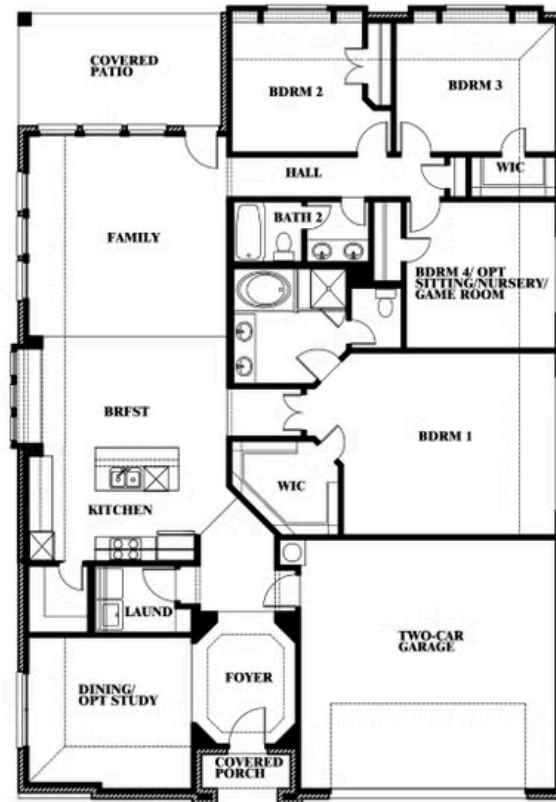

2
CAR GARAGE

ELEVATION A

ELEVATION B

ELEVATION B

ELEVATION C

ELEVATION C

Hawthorne

GRACE PARK

2303 LEGACY OAKS LANE, BEDFORD, TX 76021

Hawthorne

This brochure is for general informational purposes and is to be used as a guide only. Changes may be made during the development process and floorplans, dimensions, fixtures, fittings, finishes and specifications are subject to change without notice. Window placement, balcony configuration, wardrobe sizes and living areas may vary slightly within each plan type. EQUAL HOUSING OPPORTUNITY

Hawthorne

GRACE PARK

2303 LEGACY OAKS LANE, BEDFORD, TX 76021

Hawthorne Opt. Deluxe Kitchen

This brochure is for general informational purposes and is to be used as a guide only. Changes may be made during the development process and floorplans, dimensions, fixtures, fittings, finishes and specifications are subject to change without notice. Window placement, balcony configuration, wardrobe sizes and living areas may vary slightly within each plan type. EQUAL HOUSING OPPORTUNITY