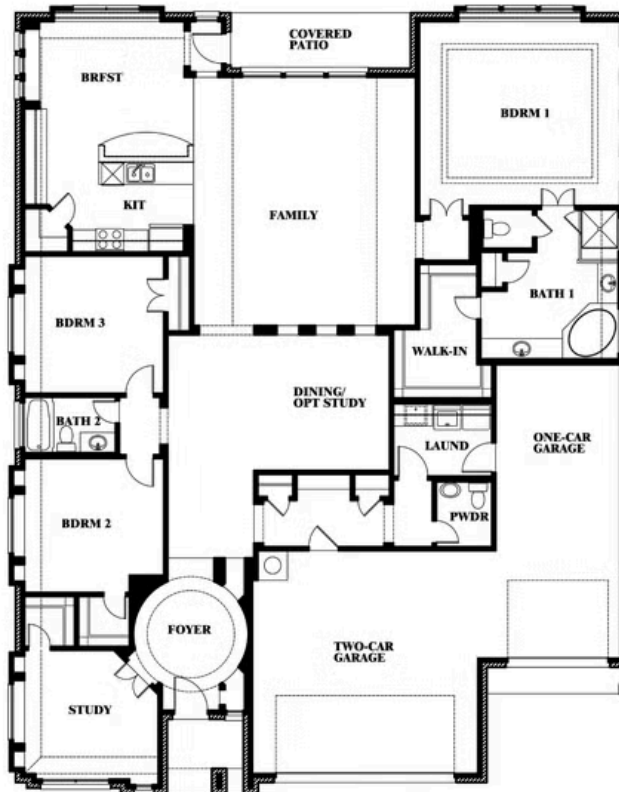

Primrose FE

HOMES FROM
\$820,990

CLASSIC SERIES

GRACE PARK

2303 LEGACY OAKS LANE, BEDFORD, TX 76021

2,775
SQUARE FEET

3
BEDROOMS

2.5
BATHROOMS

3
CAR GARAGE

Primrose FE

GRACE PARK

2303 LEGACY OAKS LANE, BEDFORD, TX 76021

Primrose FE

This brochure is for general informational purposes and is to be used as a guide only. Changes may be made during the development process and floorplans, dimensions, fixtures, fittings, finishes and specifications are subject to change without notice. Window placement, balcony configuration, wardrobe sizes and living areas may vary slightly within each plan type. EQUAL HOUSING OPPORTUNITY