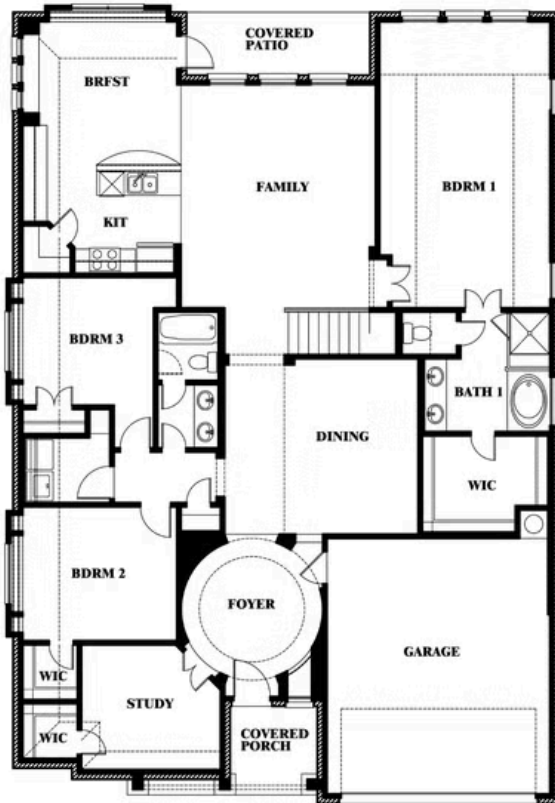

Carolina IV

PARKS AT PANCHASARP FARMS 65
2641 ALYSSA STREET, BURLESON, TX 76028

Carolina IV

This brochure is for general informational purposes and is to be used as a guide only. Changes may be made during the development process and floorplans, dimensions, fixtures, fittings, finishes and specifications are subject to change without notice. Window placement, balcony configuration, wardrobe sizes and living areas may vary slightly within each plan type. EQUAL HOUSING OPPORTUNITY