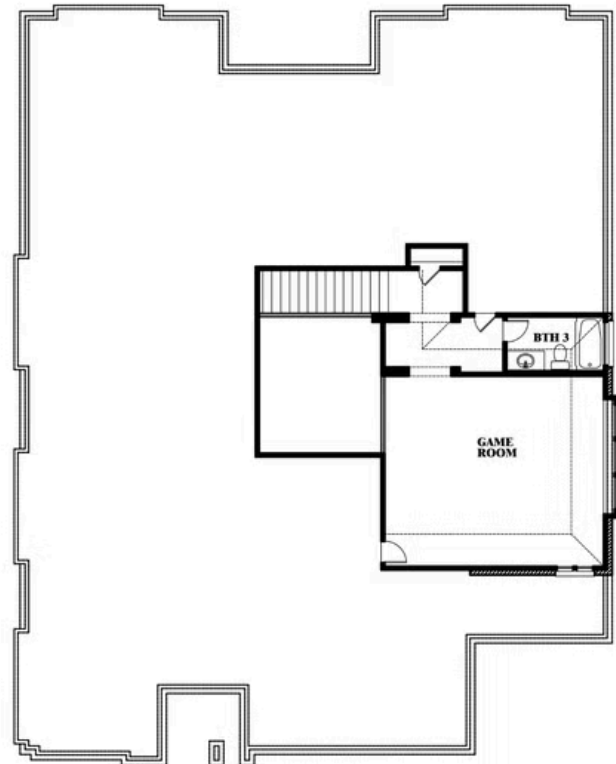

Primrose FE II

HOMES FROM
\$575,990

CLASSIC SERIES

PARKS AT PANCHASARP FARMS 65

2641 ALYSSA STREET, BURLESON, TX 76028

3,336
SQUARE FEET

3
BEDROOMS

3.5
BATHROOMS

Primrose FE II

PARKS AT PANCHASARP FARMS 65
2641 ALYSSA STREET, BURLESON, TX 76028

Primrose FE II

This brochure is for general informational purposes and is to be used as a guide only. Changes may be made during the development process and floorplans, dimensions, fixtures, fittings, finishes and specifications are subject to change without notice. Window placement, balcony configuration, wardrobe sizes and living areas may vary slightly within each plan type. EQUAL HOUSING OPPORTUNITY