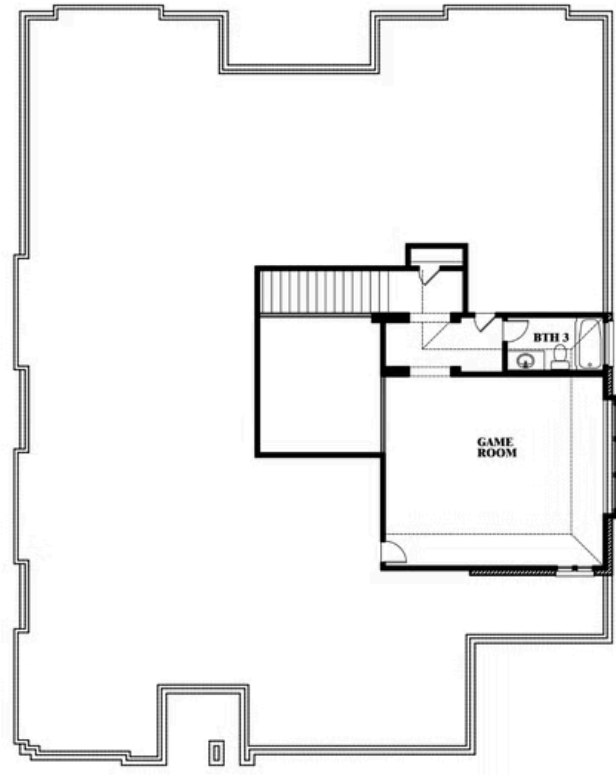

Primrose FE II

PARKS AT PANCHASARP FARMS 65
2641 ALYSSA STREET, BURLESON, TX 76028

Primrose FE II

This brochure is for general informational purposes and is to be used as a guide only. Changes may be made during the development process and floorplans, dimensions, fixtures, fittings, finishes and specifications are subject to change without notice. Window placement, balcony configuration, wardrobe sizes and living areas may vary slightly within each plan type. EQUAL HOUSING OPPORTUNITY