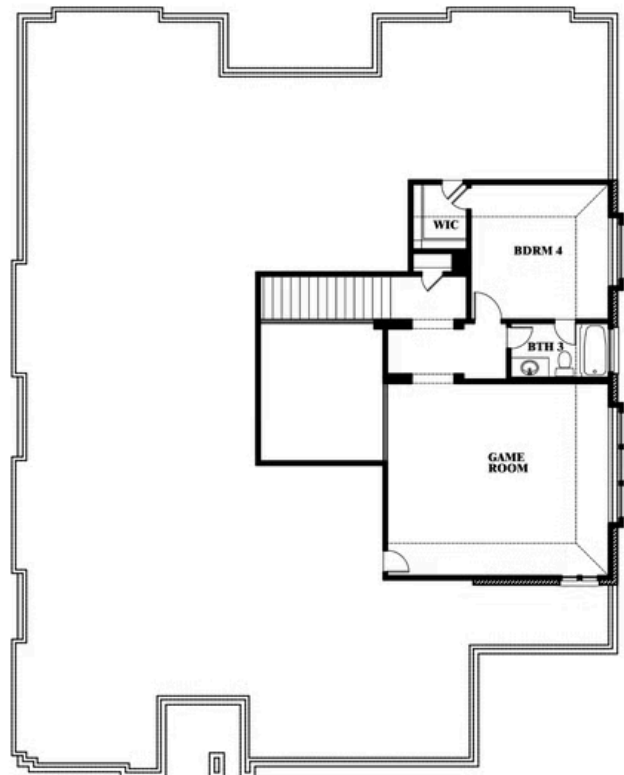

Primrose FE IV

HOMES FROM
\$589,990

CLASSIC SERIES

PARKS AT PANCHASARP FARMS 65

2641 ALYSSA STREET, BURLESON, TX 76028

3,543
SQUARE FEET

3
BEDROOMS

3.5
BATHROOMS

3
CAR GARAGE

ELEVATION A

ELEVATION B

ELEVATION B

ELEVATION C

ELEVATION C

Document generated Apr 3, 2026. Prices, plans, square footage, features, amenities and materials are subject to change at any time without notice and vary among communities. Listed prices are for informational purposes only, are not binding, and do not create any contractual obligation(s). The price of any home is dependent on numerous factors, all of which are unique to a specific home, and is not guaranteed until specified in a binding contract. Pricing of elevations and additional optional beds/baths varies per plan. Some plans require a premium homesite. Renderings of homes are artist concepts and may not reflect exact colors and materials. Verify current tax rates & jurisdictions with the appropriate taxing authority.

Primrose FE IV

PARKS AT PANCHASARP FARMS 65
2641 ALYSSA STREET, BURLESON, TX 76028

Primrose FE IV

This brochure is for general informational purposes and is to be used as a guide only. Changes may be made during the development process and floorplans, dimensions, fixtures, fittings, finishes and specifications are subject to change without notice. Window placement, balcony configuration, wardrobe sizes and living areas may vary slightly within each plan type. EQUAL HOUSING OPPORTUNITY