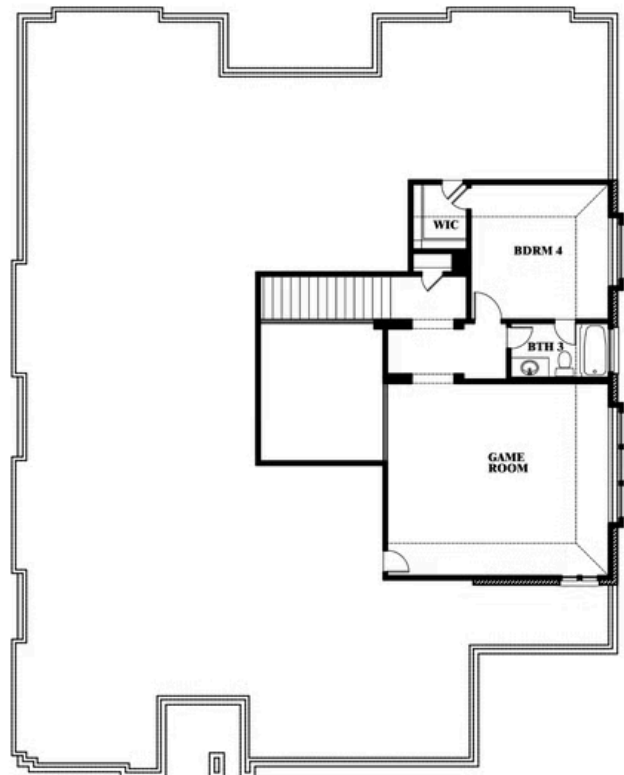

Primrose FE IV

HOMES FROM
\$589,990

CLASSIC SERIES

PARKS AT PANCHASARP FARMS 65

2641 ALYSSA STREET, BURLESON, TX 76028

3,543
SQUARE FEET

3
BEDROOMS

3.5
BATHROOMS

3
CAR GARAGE

Primrose FE IV

PARKS AT PANCHASARP FARMS 65
2641 ALYSSA STREET, BURLESON, TX 76028

Primrose FE IV

This brochure is for general informational purposes and is to be used as a guide only. Changes may be made during the development process and floorplans, dimensions, fixtures, fittings, finishes and specifications are subject to change without notice. Window placement, balcony configuration, wardrobe sizes and living areas may vary slightly within each plan type. EQUAL HOUSING OPPORTUNITY