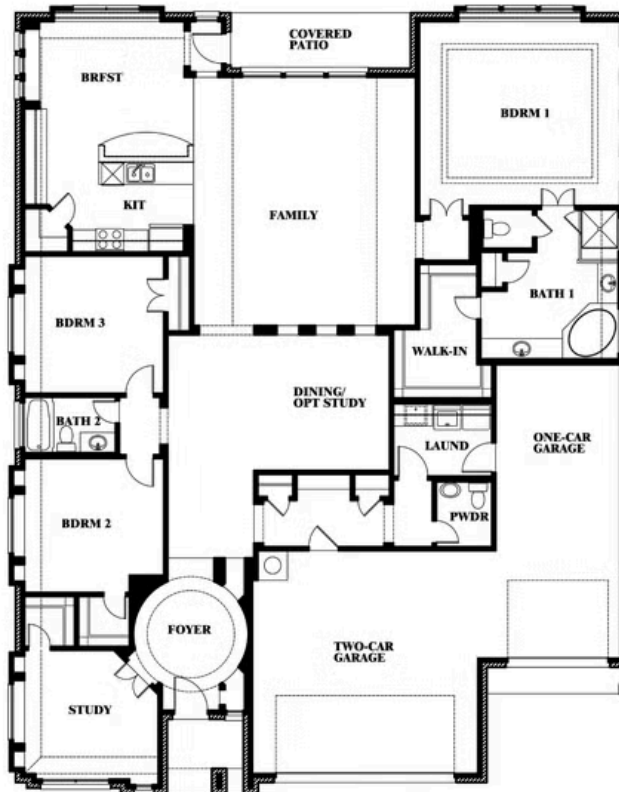

Primrose FE

PARKS AT PANCHASARP FARMS 65
2641 ALYSSA STREET, BURLESON, TX 76028

Primrose FE

This brochure is for general informational purposes and is to be used as a guide only. Changes may be made during the development process and floorplans, dimensions, fixtures, fittings, finishes and specifications are subject to change without notice. Window placement, balcony configuration, wardrobe sizes and living areas may vary slightly within each plan type. EQUAL HOUSING OPPORTUNITY