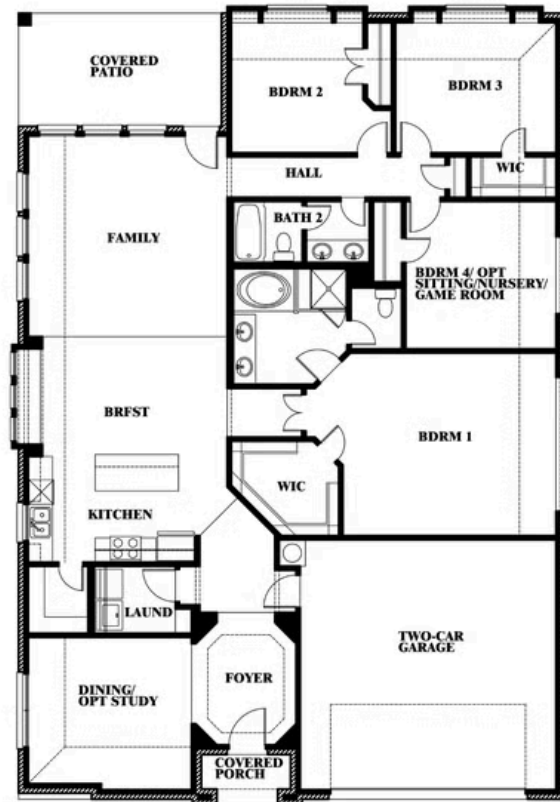

Hawthorne

HOMES FROM
\$439,990

CLASSIC SERIES

ADDISON HILLS CLASSIC 60S

1706 BALDWIN DRIVE, CEDAR HILL, TX 75104

2,235
SQUARE FEET

4
BEDROOMS

2.0
BATHROOMS

2
CAR GARAGE

Hawthorne

ADDISON HILLS CLASSIC 60S

1706 BALDWIN DRIVE, CEDAR HILL, TX 75104

Hawthorne

This brochure is for general informational purposes and is to be used as a guide only. Changes may be made during the development process and floorplans, dimensions, fixtures, fittings, finishes and specifications are subject to change without notice. Window placement, balcony configuration, wardrobe sizes and living areas may vary slightly within each plan type. EQUAL HOUSING OPPORTUNITY

Hawthorne

ADDISON HILLS CLASSIC 60S

1706 BALDWIN DRIVE, CEDAR HILL, TX 75104

Hawthorne Opt. Deluxe Kitchen

This brochure is for general informational purposes and is to be used as a guide only. Changes may be made during the development process and floorplans, dimensions, fixtures, fittings, finishes and specifications are subject to change without notice. Window placement, balcony configuration, wardrobe sizes and living areas may vary slightly within each plan type. EQUAL HOUSING OPPORTUNITY