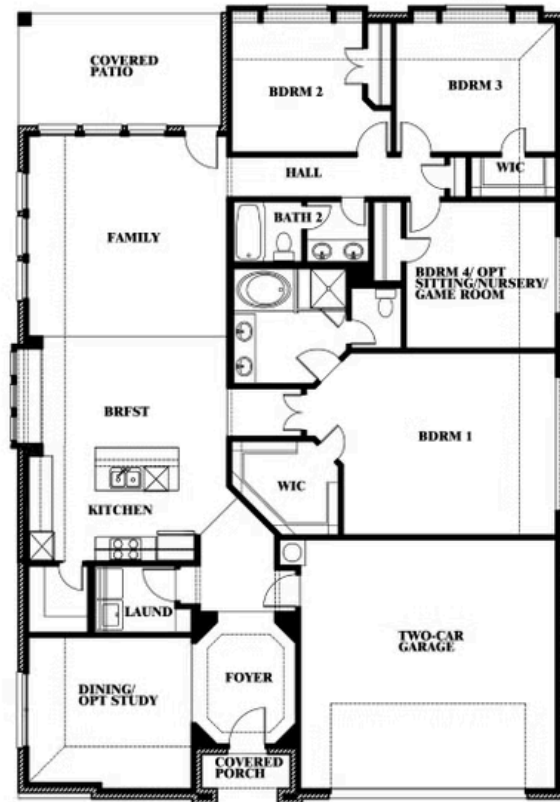

Hawthorne

ADDISON HILLS CLASSIC 60S

1706 BALDWIN DRIVE, CEDAR HILL, TX 75104

Hawthorne Opt. Deluxe Kitchen

This brochure is for general informational purposes and is to be used as a guide only. Changes may be made during the development process and floorplans, dimensions, fixtures, fittings, finishes and specifications are subject to change without notice. Window placement, balcony configuration, wardrobe sizes and living areas may vary slightly within each plan type. EQUAL HOUSING OPPORTUNITY

Document generated Jun 14, 2026. Prices, plans, square footage, features, amenities and materials are subject to change at any time without notice and vary among communities. Listed prices are for informational purposes only, are not binding, and do not create any contractual obligation(s). The price of any home is dependent on numerous factors, all of which are unique to a specific home, and is not guaranteed until specified in a binding contract. Pricing of elevations and additional optional beds/baths varies per plan. Some plans require a premium homesite. Renderings of homes are artist concepts and may not reflect exact colors and materials. Verify current tax rates & jurisdictions with the appropriate taxing authority.