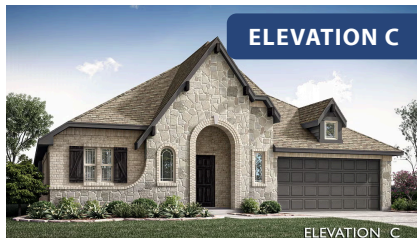

Hawthorne

HOMES FROM
\$439,990

CLASSIC SERIES

ADDISON HILLS CLASSIC 60S

1706 BALDWIN DRIVE, CEDAR HILL, TX 75104

2,235
SQUARE FEET

4
BEDROOMS

2.0
BATHROOMS

2
CAR GARAGE

Hawthorne

ADDISON HILLS CLASSIC 60S

1706 BALDWIN DRIVE, CEDAR HILL, TX 75104

Hawthorne

This brochure is for general informational purposes and is to be used as a guide only. Changes may be made during the development process and floorplans, dimensions, fixtures, fittings, finishes and specifications are subject to change without notice. Window placement, balcony configuration, wardrobe sizes and living areas may vary slightly within each plan type. EQUAL HOUSING OPPORTUNITY

Hawthorne

ADDISON HILLS CLASSIC 60S

1706 BALDWIN DRIVE, CEDAR HILL, TX 75104

Hawthorne Opt. Deluxe Kitchen

This brochure is for general informational purposes and is to be used as a guide only. Changes may be made during the development process and floorplans, dimensions, fixtures, fittings, finishes and specifications are subject to change without notice. Window placement, balcony configuration, wardrobe sizes and living areas may vary slightly within each plan type. EQUAL HOUSING OPPORTUNITY