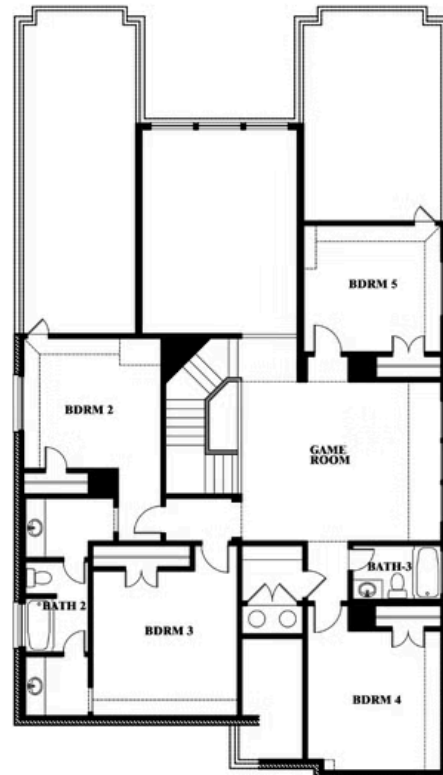

Rose III

HOMES FROM
\$529,990

CLASSIC SERIES

ADDISON HILLS CLASSIC 60S

1706 BALDWIN DRIVE, CEDAR HILL, TX 75104

3,557
SQUARE FEET

5
BEDROOMS

3.5
BATHROOMS

2
CAR GARAGE

ELEVATION B

ELEVATION D

ELEVATION D

Rose III

ROSE III FLOOR PLAN

ADDISON HILLS CLASSIC 60S

1706 BALDWIN DRIVE, CEDAR HILL, TX 75104

Rose III

This brochure is for general informational purposes and is to be used as a guide only. Changes may be made during the development process and floorplans, dimensions, fixtures, fittings, finishes and specifications are subject to change without notice. Window placement, balcony configuration, wardrobe sizes and living areas may vary slightly within each plan type. EQUAL HOUSING OPPORTUNITY

Rose III

ADDISON HILLS CLASSIC 60S

1706 BALDWIN DRIVE, CEDAR HILL, TX 75104

ROSE III FLOOR PLAN WITH OPTIONAL BED & BATH AT STUDY

Rose III Opt. Bed & Bath at Study

This brochure is for general informational purposes and is to be used as a guide only. Changes may be made during the development process and floorplans, dimensions, fixtures, fittings, finishes and specifications are subject to change without notice. Window placement, balcony configuration, wardrobe sizes and living areas may vary slightly within each plan type. EQUAL HOUSING OPPORTUNITY