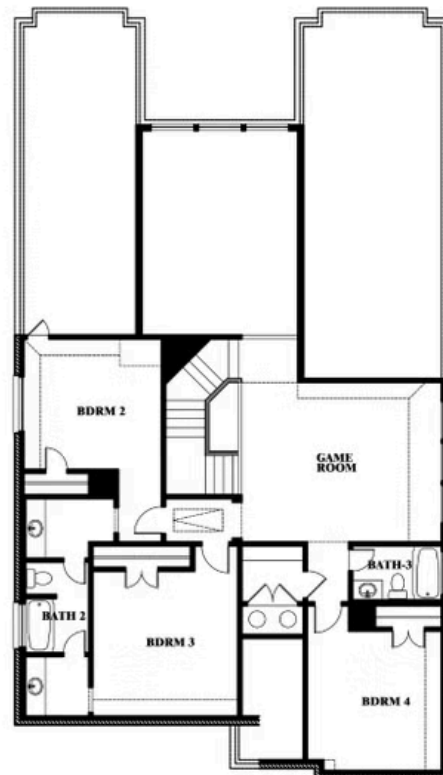

Rose

HOMES FROM
\$516,990

CLASSIC SERIES

ADDISON HILLS CLASSIC 60S

1706 BALDWIN DRIVE, CEDAR HILL, TX 75104

3,359
SQUARE FEET

4
BEDROOMS

3.5
BATHROOMS

2
CAR GARAGE

ELEVATION D

ELEVATION B

ELEVATION B

Rose

ROSE FLOOR PLAN

ADDISON HILLS CLASSIC 60S

1706 BALDWIN DRIVE, CEDAR HILL, TX 75104

Rose

This brochure is for general informational purposes and is to be used as a guide only. Changes may be made during the development process and floorplans, dimensions, fixtures, fittings, finishes and specifications are subject to change without notice. Window placement, balcony configuration, wardrobe sizes and living areas may vary slightly within each plan type. EQUAL HOUSING OPPORTUNITY

Rose

ADDISON HILLS CLASSIC 60S

1706 BALDWIN DRIVE, CEDAR HILL, TX 75104

ROSE FLOOR PLAN WITH OPTIONAL BED & BATH AT STUDY

Rose Opt. Bed & Bath at Study

This brochure is for general informational purposes and is to be used as a guide only. Changes may be made during the development process and floorplans, dimensions, fixtures, fittings, finishes and specifications are subject to change without notice. Window placement, balcony configuration, wardrobe sizes and living areas may vary slightly within each plan type. EQUAL HOUSING OPPORTUNITY