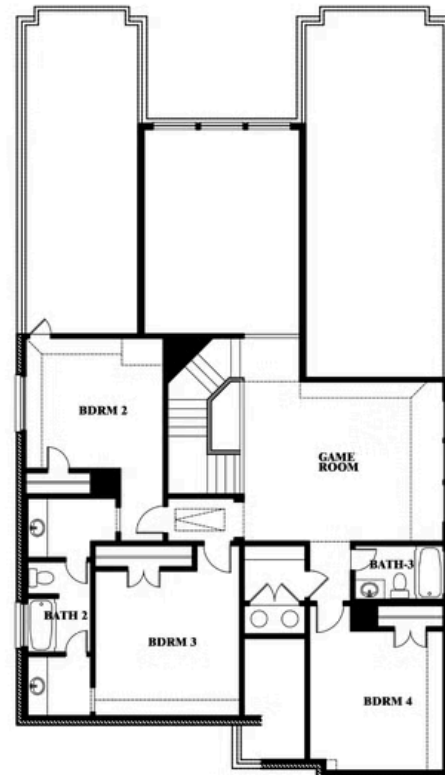

Rose

ROSE FLOOR PLAN

ADDISON HILLS CLASSIC 60S

1706 BALDWIN DRIVE, CEDAR HILL, TX 75104

Rose

This brochure is for general informational purposes and is to be used as a guide only. Changes may be made during the development process and floorplans, dimensions, fixtures, fittings, finishes and specifications are subject to change without notice. Window placement, balcony configuration, wardrobe sizes and living areas may vary slightly within each plan type. EQUAL HOUSING OPPORTUNITY

Document generated May 23, 2026. Prices, plans, square footage, features, amenities and materials are subject to change at any time without notice and vary among communities. Listed prices are for informational purposes only, are not binding, and do not create any contractual obligation(s). The price of any home is dependent on numerous factors, all of which are unique to a specific home, and is not guaranteed until specified in a binding contract. Pricing of elevations and additional optional beds/baths varies per plan. Some plans require a premium homesite. Renderings of homes are artist concepts and may not reflect exact colors and materials. Verify current tax rates & jurisdictions with the appropriate taxing authority.