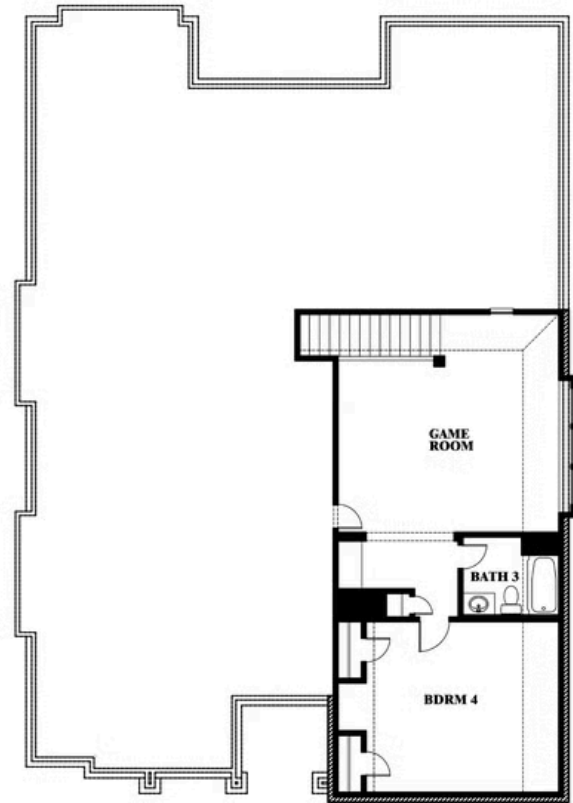

Carolina III

HOMES FROM
\$519,990

CLASSIC SERIES

ADDISON HILLS CLASSIC 80S

1706 BALDWIN DRIVE, CEDAR HILL, TX 75104

3,067
SQUARE FEET

4
BEDROOMS

3.0
BATHROOMS

2
CAR GARAGE

Carolina III

ADDISON HILLS CLASSIC 80S

1706 BALDWIN DRIVE, CEDAR HILL, TX 75104

Carolina III

This brochure is for general informational purposes and is to be used as a guide only. Changes may be made during the development process and floorplans, dimensions, fixtures, fittings, finishes and specifications are subject to change without notice. Window placement, balcony configuration, wardrobe sizes and living areas may vary slightly within each plan type. EQUAL HOUSING OPPORTUNITY