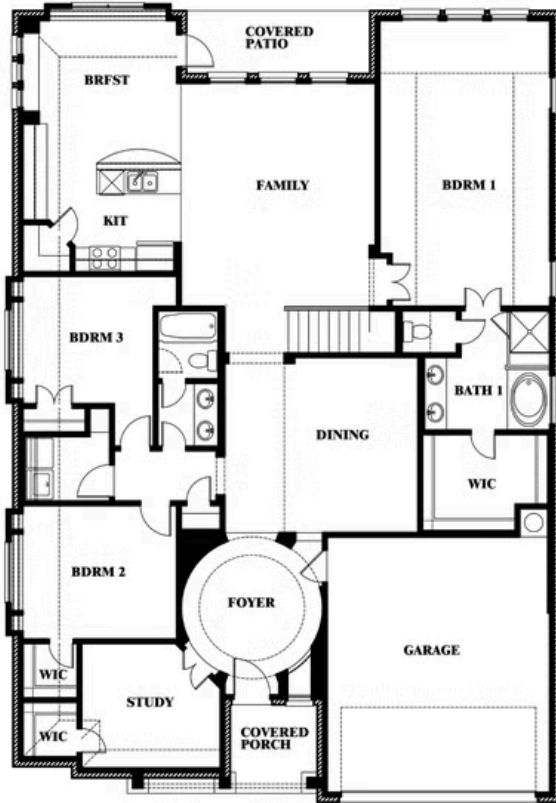

Carolina III

HOMES FROM
\$519,990

CLASSIC SERIES

ADDISON HILLS CLASSIC 80S

1706 BALDWIN DRIVE, CEDAR HILL, TX 75104

3,067
SQUARE FEET

4
BEDROOMS

3.0
BATHROOMS

2
CAR GARAGE

Carolina III

ADDISON HILLS CLASSIC 80S

1706 BALDWIN DRIVE, CEDAR HILL, TX 75104

Carolina III

This brochure is for general informational purposes and is to be used as a guide only. Changes may be made during the development process and floorplans, dimensions, fixtures, fittings, finishes and specifications are subject to change without notice. Window placement, balcony configuration, wardrobe sizes and living areas may vary slightly within each plan type. EQUAL HOUSING OPPORTUNITY