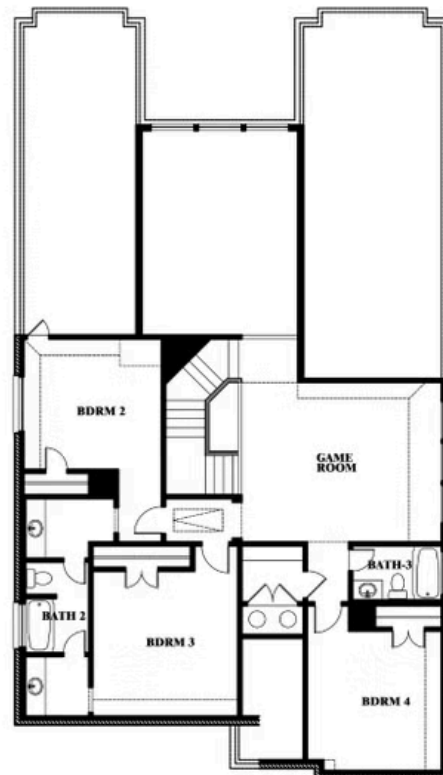

Rose

ADDISON HILLS CLASSIC 80S

1706 BALDWIN DRIVE, CEDAR HILL, TX 75104

ROSE FLOOR PLAN WITH OPTIONAL BED & BATH AT STUDY

Rose Opt. Bed & Bath at Study

This brochure is for general informational purposes and is to be used as a guide only. Changes may be made during the development process and floorplans, dimensions, fixtures, fittings, finishes and specifications are subject to change without notice. Window placement, balcony configuration, wardrobe sizes and living areas may vary slightly within each plan type. EQUAL HOUSING OPPORTUNITY

Document generated Jul 11, 2026. Prices, plans, square footage, features, amenities and materials are subject to change at any time without notice and vary among communities. Listed prices are for informational purposes only, are not binding, and do not create any contractual obligation(s). The price of any home is dependent on numerous factors, all of which are unique to a specific home, and is not guaranteed until specified in a binding contract. Pricing of elevations and additional optional beds/baths varies per plan. Some plans require a premium homesite. Renderings of homes are artist concepts and may not reflect exact colors and materials. Verify current tax rates & jurisdictions with the appropriate taxing authority.