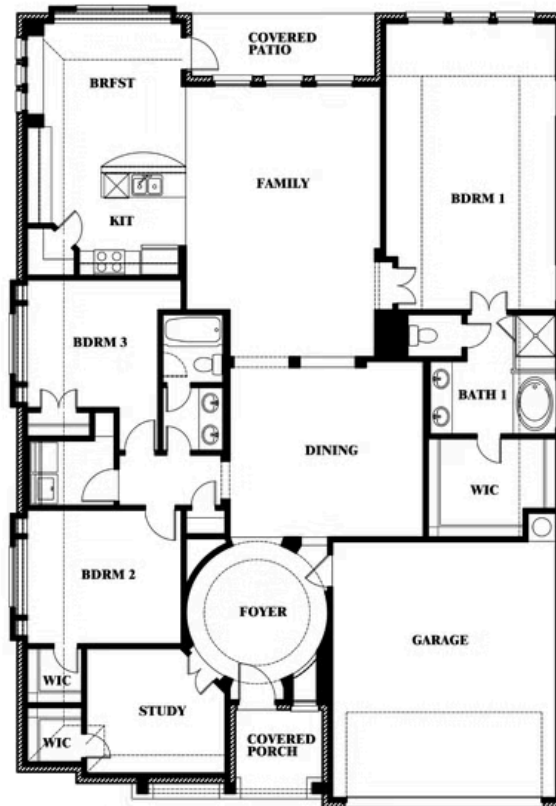

Carolina

HOMES FROM
\$644,990

CLASSIC SERIES

MOSAIC

4005 LINEAR DRIVE, CELINA, TX 75078

2.5 Car Garage Included

2,313
SQUARE FEET

3
BEDROOMS

2.0
BATHROOMS

2.5
CAR GARAGE

ELEVATION C

ELEVATION A

ELEVATION AS

ELEVATION D

ELEVATION E

ELEVATION F

Carolina

MOSAIC

4005 LINEAR DRIVE, CELINA, TX 75078

Carolina

This brochure is for general informational purposes and is to be used as a guide only. Changes may be made during the development process and floorplans, dimensions, fixtures, fittings, finishes and specifications are subject to change without notice. Window placement, balcony configuration, wardrobe sizes and living areas may vary slightly within each plan type. EQUAL HOUSING OPPORTUNITY