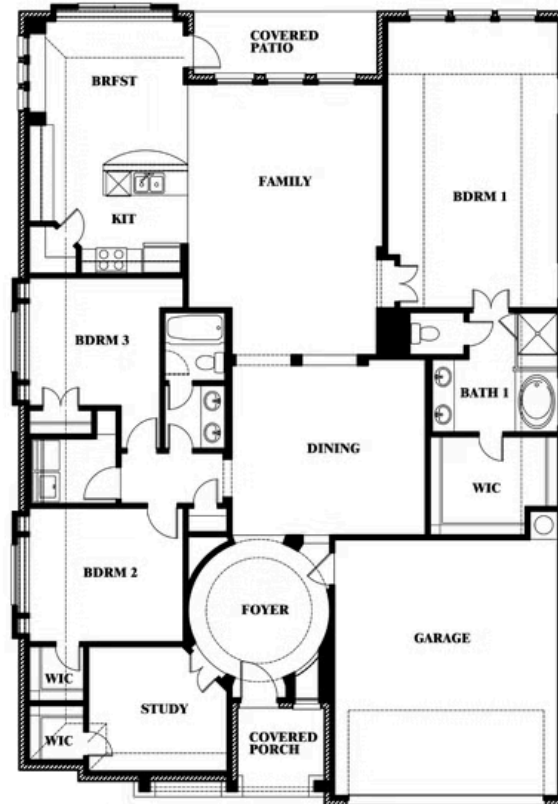

Carolina

MOSAIC

4005 LINEAR DRIVE, CELINA, TX 75078

Carolina

This brochure is for general informational purposes and is to be used as a guide only. Changes may be made during the development process and floorplans, dimensions, fixtures, fittings, finishes and specifications are subject to change without notice. Window placement, balcony configuration, wardrobe sizes and living areas may vary slightly within each plan type. EQUAL HOUSING OPPORTUNITY