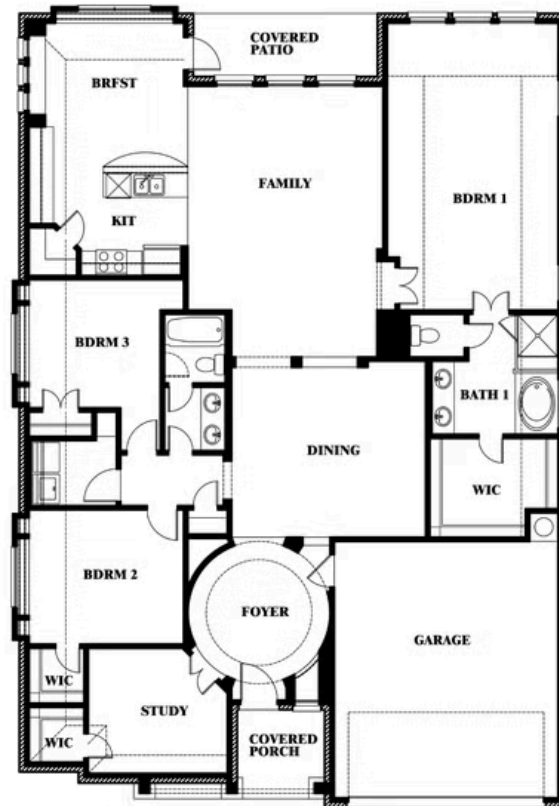

Carolina

HOMES FROM
\$644,990

CLASSIC SERIES

MOSAIC

4005 LINEAR DRIVE, CELINA, TX 75078

2.5 Car Garage Included

2,313
SQUARE FEET

3
BEDROOMS

2.0
BATHROOMS

2.5
CAR GARAGE

ELEVATION C

ELEVATION A

ELEVATION AS

ELEVATION D

ELEVATION E

ELEVATION F

Carolina

MOSAIC

4005 LINEAR DRIVE, CELINA, TX 75078

Carolina

This brochure is for general informational purposes and is to be used as a guide only. Changes may be made during the development process and floorplans, dimensions, fixtures, fittings, finishes and specifications are subject to change without notice. Window placement, balcony configuration, wardrobe sizes and living areas may vary slightly within each plan type. EQUAL HOUSING OPPORTUNITY