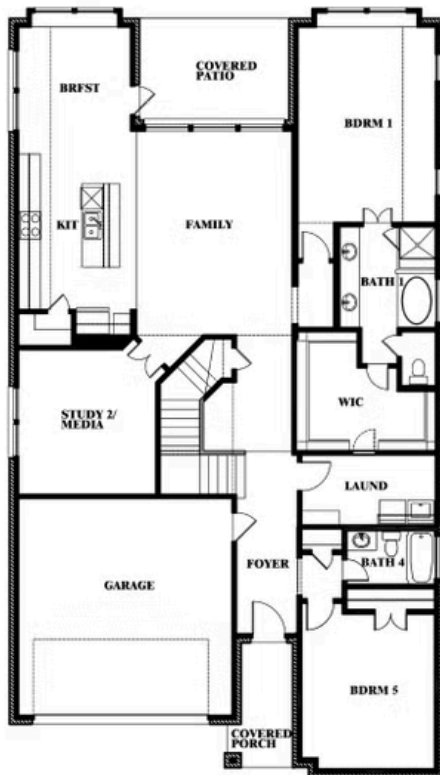

## EAST OAK CREEK 60-65

112 SWEETWATER DRIVE, COMMERCE, TX 75428

**3,359**  
SQUARE FEET

**4**  
BEDROOMS

**3.5**  
BATHROOMS

**2**  
CAR GARAGE

Document generated May 3, 2026. Prices, plans, square footage, features, amenities and materials are subject to change at any time without notice and vary among communities. Listed prices are for informational purposes only, are not binding, and do not create any contractual obligation(s). The price of any home is dependent on numerous factors, all of which are unique to a specific home, and is not guaranteed until specified in a binding contract. Pricing of elevations and additional optional beds/baths varies per plan. Some plans require a premium homesite. Renderings of homes are artist concepts and may not reflect exact colors and materials. Verify current tax rates & jurisdictions with the appropriate taxing authority.

# Rose

**ROSE FLOOR PLAN**

## EAST OAK CREEK 60-65

112 SWEETWATER DRIVE, COMMERCE, TX 75428

**ROSE FLOOR PLAN WITH OPTIONAL BED & BATH AT STUDY**

## Rose

Opt. Bed & Bath at Study

This brochure is for general informational purposes and is to be used as a guide only. Changes may be made during the development process and floorplans, dimensions, fixtures, fittings, finishes and specifications are subject to change without notice. Window placement, balcony configuration, wardrobe sizes and living areas may vary slightly within each plan type. EQUAL HOUSING OPPORTUNITY