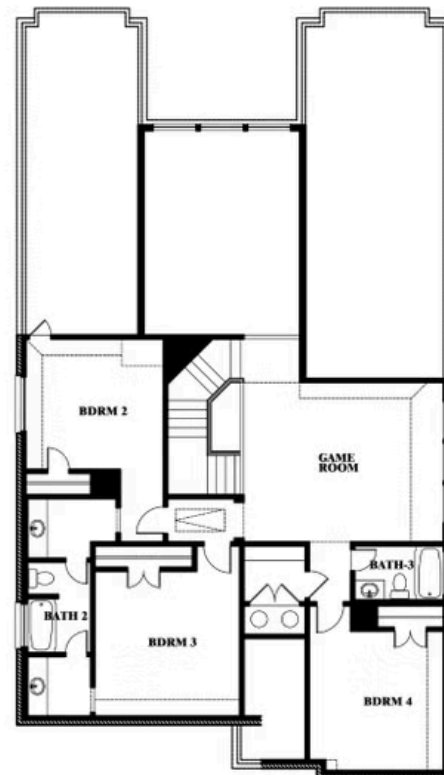

Rose

EAST OAK CREEK 60-65

112 SWEETWATER DRIVE, COMMERCE, TX 75428

ROSE FLOOR PLAN WITH OPTIONAL BED & BATH AT STUDY

Rose

Opt. Bed & Bath at Study

This brochure is for general informational purposes and is to be used as a guide only. Changes may be made during the development process and floorplans, dimensions, fixtures, fittings, finishes and specifications are subject to change without notice. Window placement, balcony configuration, wardrobe sizes and living areas may vary slightly within each plan type. EQUAL HOUSING OPPORTUNITY