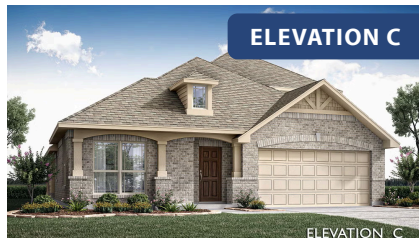

Cypress II

CLASSIC SERIES

HOMES FROM
\$432,990

HUNTERS RIDGE

1005 NORCROSS COURT, CROWLEY, TX 76036

2,454
SQUARE FEET

4
BEDROOMS

3.0
BATHROOMS

2
CAR GARAGE

Cypress II

CYPRESS II FLOOR PLAN

HUNTERS RIDGE

1005 NORCROSS COURT, CROWLEY, TX 76036

Cypress II

This brochure is for general informational purposes and is to be used as a guide only. Changes may be made during the development process and floorplans, dimensions, fixtures, fittings, finishes and specifications are subject to change without notice. Window placement, balcony configuration, wardrobe sizes and living areas may vary slightly within each plan type. EQUAL HOUSING OPPORTUNITY