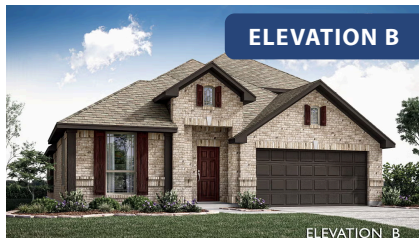

Cypress II

CLASSIC SERIES

HOMES FROM
\$432,990

HUNTERS RIDGE

1005 NORCROSS COURT, CROWLEY, TX 76036

2,454
SQUARE FEET

4
BEDROOMS

3.0
BATHROOMS

2
CAR GARAGE

Cypress II

CYPRESS II FLOOR PLAN

HUNTERS RIDGE

1005 NORCROSS COURT, CROWLEY, TX 76036

Cypress II

This brochure is for general informational purposes and is to be used as a guide only. Changes may be made during the development process and floorplans, dimensions, fixtures, fittings, finishes and specifications are subject to change without notice. Window placement, balcony configuration, wardrobe sizes and living areas may vary slightly within each plan type. EQUAL HOUSING OPPORTUNITY