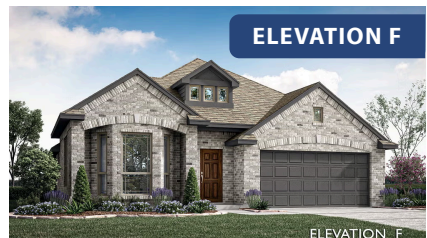

Cypress

CLASSIC SERIES

HOMES FROM
\$395,990

HUNTERS RIDGE

1005 NORCROSS COURT, CROWLEY, TX 76036

2,038
SQUARE FEET

4
BEDROOMS

2.0
BATHROOMS

2
CAR GARAGE

ELEVATION E

ELEVATION B

ELEVATION B

ELEVATION BS

ELEVATION BS

ELEVATION C

ELEVATION C

ELEVATION CS

ELEVATION CS

ELEVATION D

ELEVATION D

ELEVATION F

ELEVATION F

ELEVATION FS

ELEVATION FS