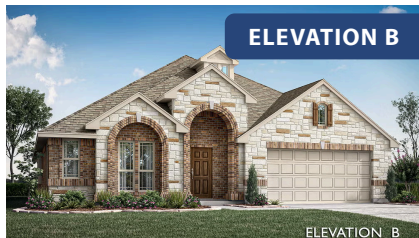

ELEVATION B