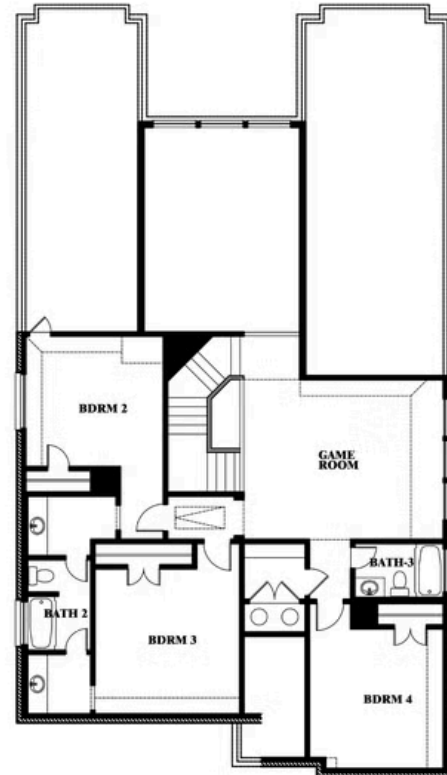

Rose

ROSE FLOOR PLAN

HUNTERS RIDGE

1005 NORCROSS COURT, CROWLEY, TX 76036

Rose

This brochure is for general informational purposes and is to be used as a guide only. Changes may be made during the development process and floorplans, dimensions, fixtures, fittings, finishes and specifications are subject to change without notice. Window placement, balcony configuration, wardrobe sizes and living areas may vary slightly within each plan type. EQUAL HOUSING OPPORTUNITY