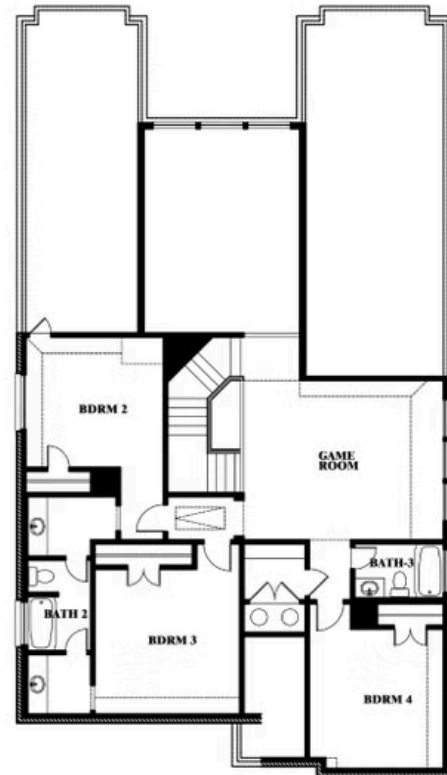

ELEVATION D

ELEVATION D

Rose

ROSE FLOOR PLAN

HUNTERS RIDGE

1005 NORCROSS COURT, CROWLEY, TX 76036

Rose

This brochure is for general informational purposes and is to be used as a guide only. Changes may be made during the development process and floorplans, dimensions, fixtures, fittings, finishes and specifications are subject to change without notice. Window placement, balcony configuration, wardrobe sizes and living areas may vary slightly within each plan type. EQUAL HOUSING OPPORTUNITY

Rose

HUNTERS RIDGE

1005 NORCROSS COURT, CROWLEY, TX 76036

ROSE FLOOR PLAN WITH OPTIONAL BED & BATH AT STUDY

Rose Opt. Bed & Bath at Study

This brochure is for general informational purposes and is to be used as a guide only. Changes may be made during the development process and floorplans, dimensions, fixtures, fittings, finishes and specifications are subject to change without notice. Window placement, balcony configuration, wardrobe sizes and living areas may vary slightly within each plan type. EQUAL HOUSING OPPORTUNITY