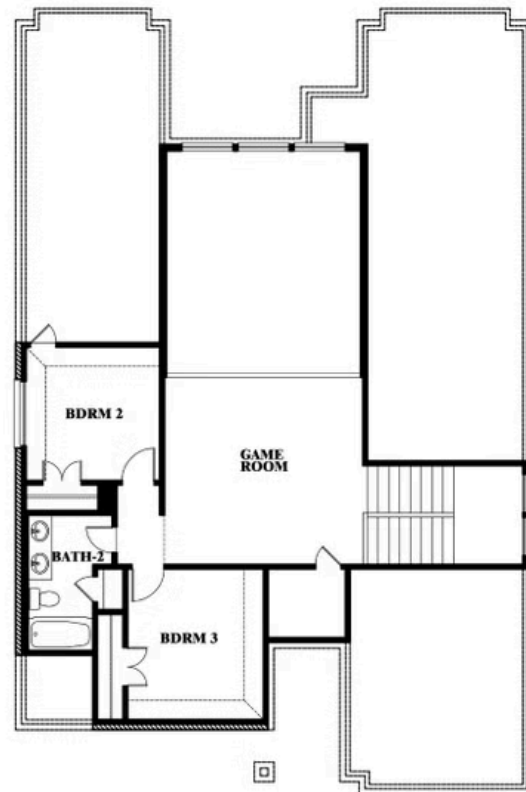

Violet

HUNTERS RIDGE

1005 NORCROSS COURT, CROWLEY, TX 76036

VIOLET FLOOR PLAN WITH OPTIONAL BEDROOM AT STUDY

Violet

Opt. Bed 5 & Bath 4 at Study

This brochure is for general informational purposes and is to be used as a guide only. Changes may be made during the development process and floorplans, dimensions, fixtures, fittings, finishes and specifications are subject to change without notice. Window placement, balcony configuration, wardrobe sizes and living areas may vary slightly within each plan type. EQUAL HOUSING OPPORTUNITY