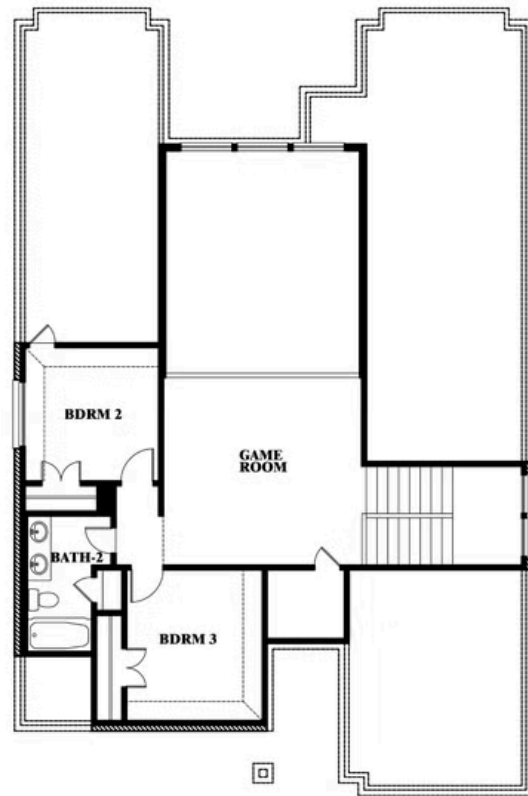

Violet

VIOLET FLOOR PLAN

HUNTERS RIDGE

1005 NORCROSS COURT, CROWLEY, TX 76036

Violet

This brochure is for general informational purposes and is to be used as a guide only. Changes may be made during the development process and floorplans, dimensions, fixtures, fittings, finishes and specifications are subject to change without notice. Window placement, balcony configuration, wardrobe sizes and living areas may vary slightly within each plan type. EQUAL HOUSING OPPORTUNITY