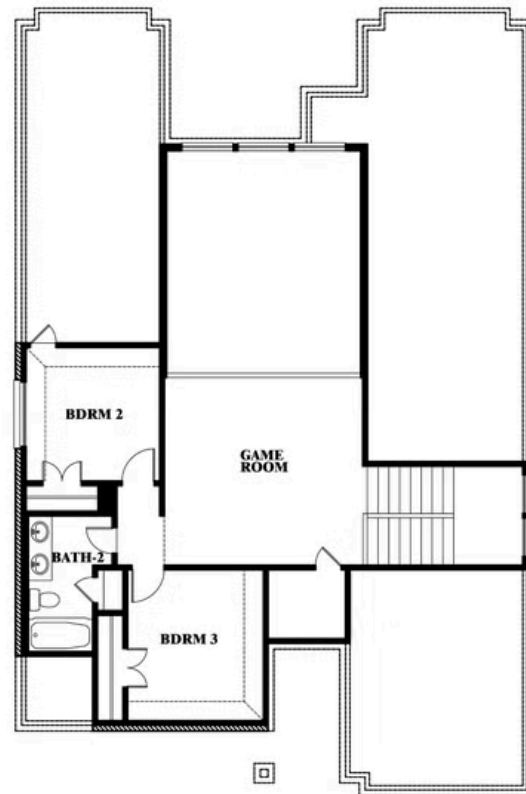

Violet

VIOLET FLOOR PLAN

HUNTERS RIDGE

1005 NORCROSS COURT, CROWLEY, TX 76036

Violet

This brochure is for general informational purposes and is to be used as a guide only. Changes may be made during the development process and floorplans, dimensions, fixtures, fittings, finishes and specifications are subject to change without notice. Window placement, balcony configuration, wardrobe sizes and living areas may vary slightly within each plan type. EQUAL HOUSING OPPORTUNITY